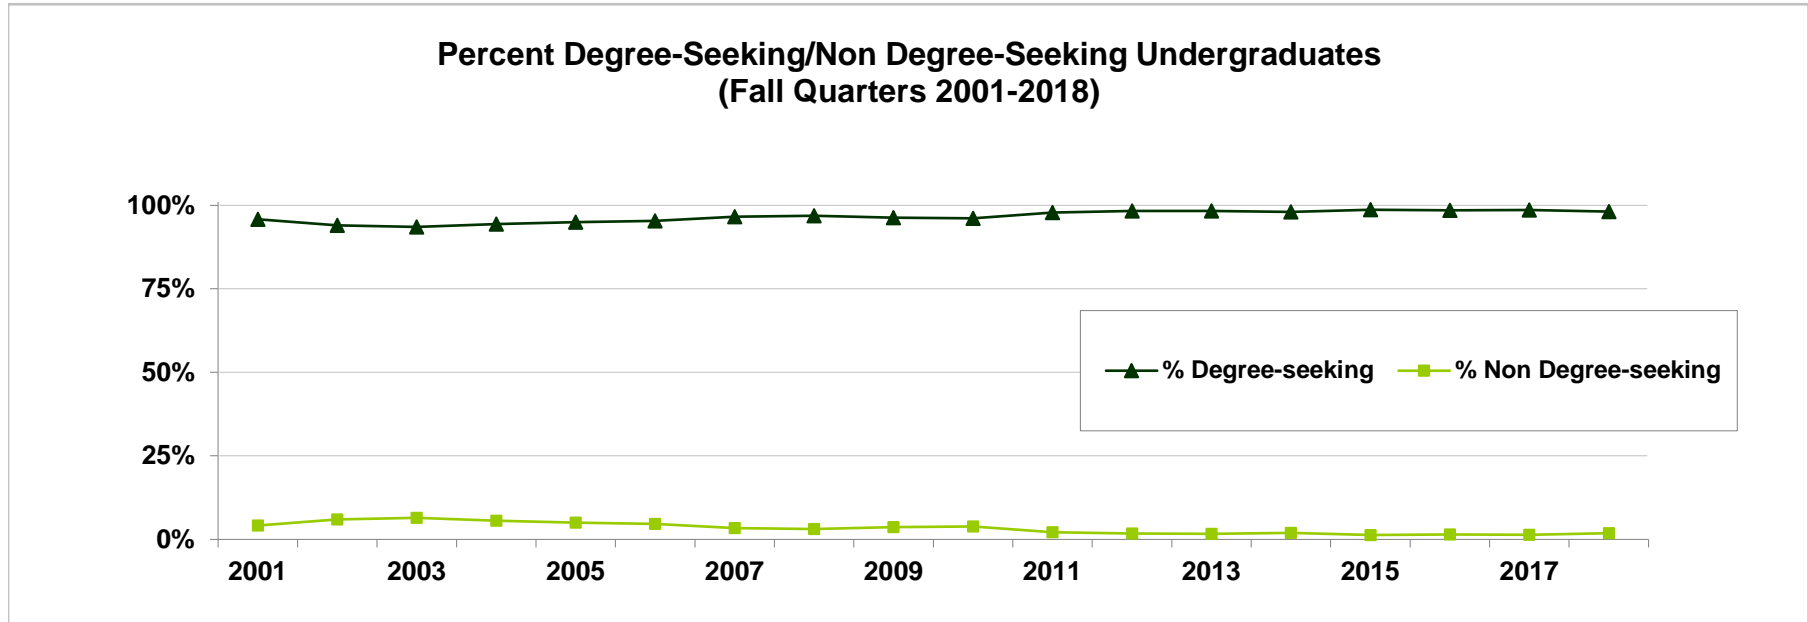

**The Evergreen State College  
Percent Degree-seeking/Non Degree-seeking Undergraduate Students**

	<b>2001</b>	<b>2002</b>	<b>2003</b>	<b>2004</b>	<b>2005</b>	<b>2006</b>	<b>2007</b>	<b>2008</b>	<b>2009</b>	<b>2010</b>	<b>2011</b>	<b>2012</b>	<b>2013</b>	<b>2014</b>	<b>2015</b>	
<b># Degree-seeking</b>	3833	3838	3838	3907	3962	3931	4135	4228	4385	4314	4371	4121	4017	3802	3821	
<b># Non Degree-seeking</b>	168	243	265	231	209	193	147	136	166	175	96	72	70	76	51	
<b>% Degree-seeking</b>	96%	94%	94%	94%	95%	95%	97%	97%	96%	96%	98%	98%	98%	98%	99%	
<b>% Non Degree-seeking</b>	4%	6%	6%	6%	5%	5%	3%	3%	4%	4%	2%	2%	2%	2%	1%	
	<b>2016</b>	<b>2017</b>	<b>2018</b>													
<b># Degree-seeking</b>	3732	3560	2962													
<b># Non Degree-seeking</b>	55	50	56													
<b>% Degree-seeking</b>	99%	99%	98%													
<b>% Non Degree-seeking</b>	1%	1%	2%													