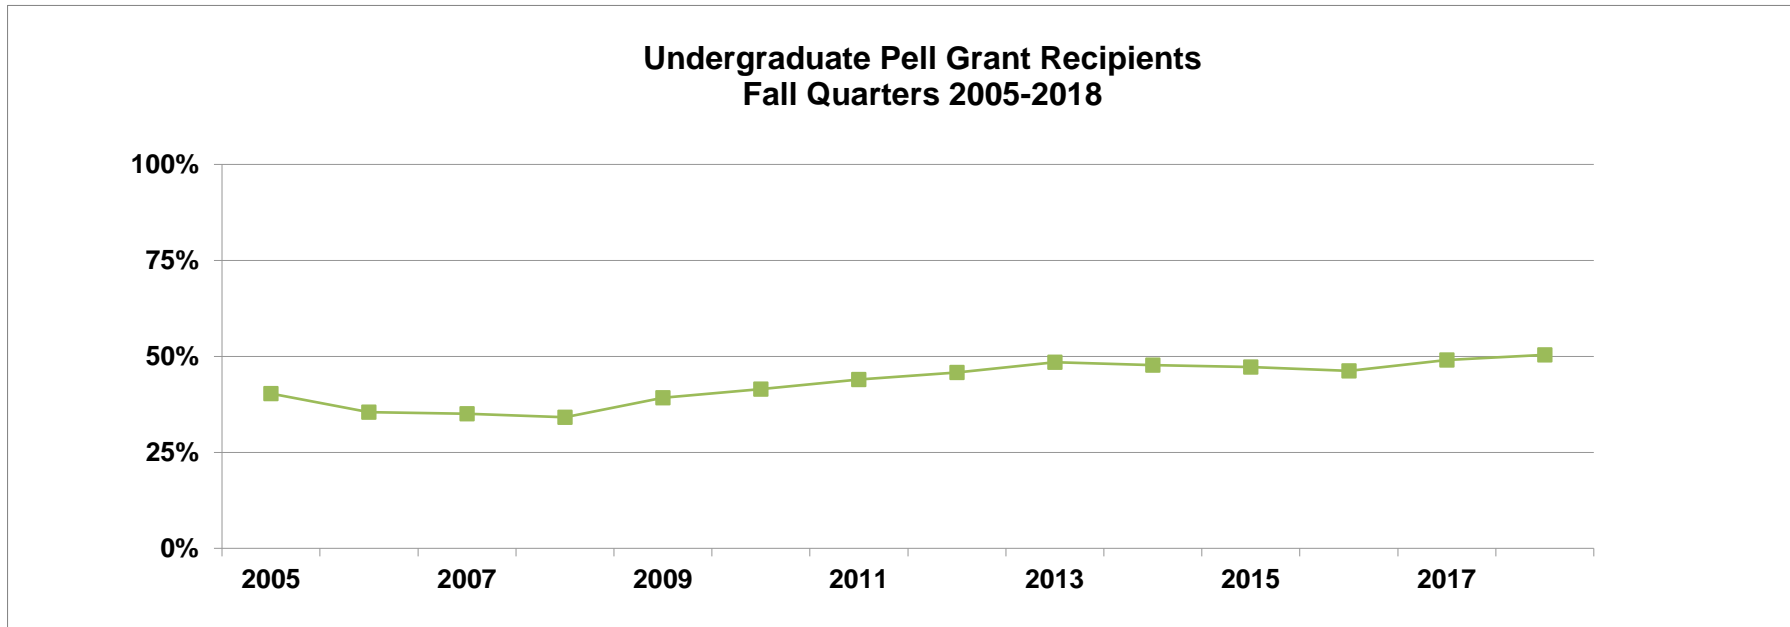

The Evergreen State College Undergraduate Pell Grant Recipients

	2005	2006	2007	2008	2009	2010	2011	2012	2013	2014	2015	2016	2017
Total UG Students	4171	4124	4282	4364	4551	4489	4467	4193	4087	3878	3872	3787	3610
Total Pell Recip	1681	1464	1501	1490	1786	1861	1963	1919	1981	1852	1830	1749	1771
% Pell Recip	40.3%	35.5%	35.1%	34.1%	39.2%	41.5%	43.9%	45.8%	48.5%	47.8%	47.3%	46.2%	49.1%

	2018
Total UG Students	3018
Total Pell Recip	1521
% Pell Recip	50.4%