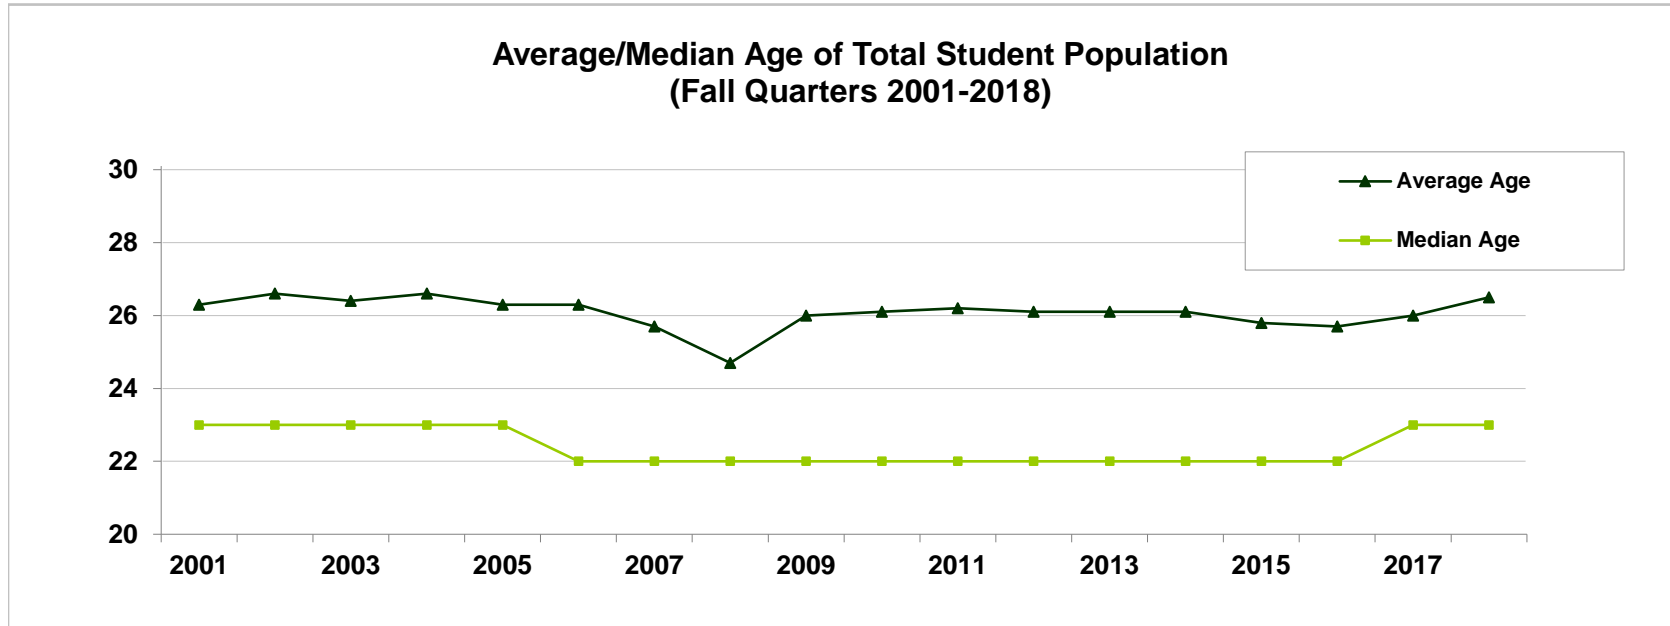

The Evergreen State College Average/Median Age of Total Student Population

Average Age	2001	2002	2003	2004	2005	2006	2007	2008	2009	2010	2011	2012	2013	2014	2015	
Median Age	23	23	23	23	23	22	22	22	22	22	22	22	22	22	22	
Average Age	2016	2017	2018													
Median Age	22	23	23													