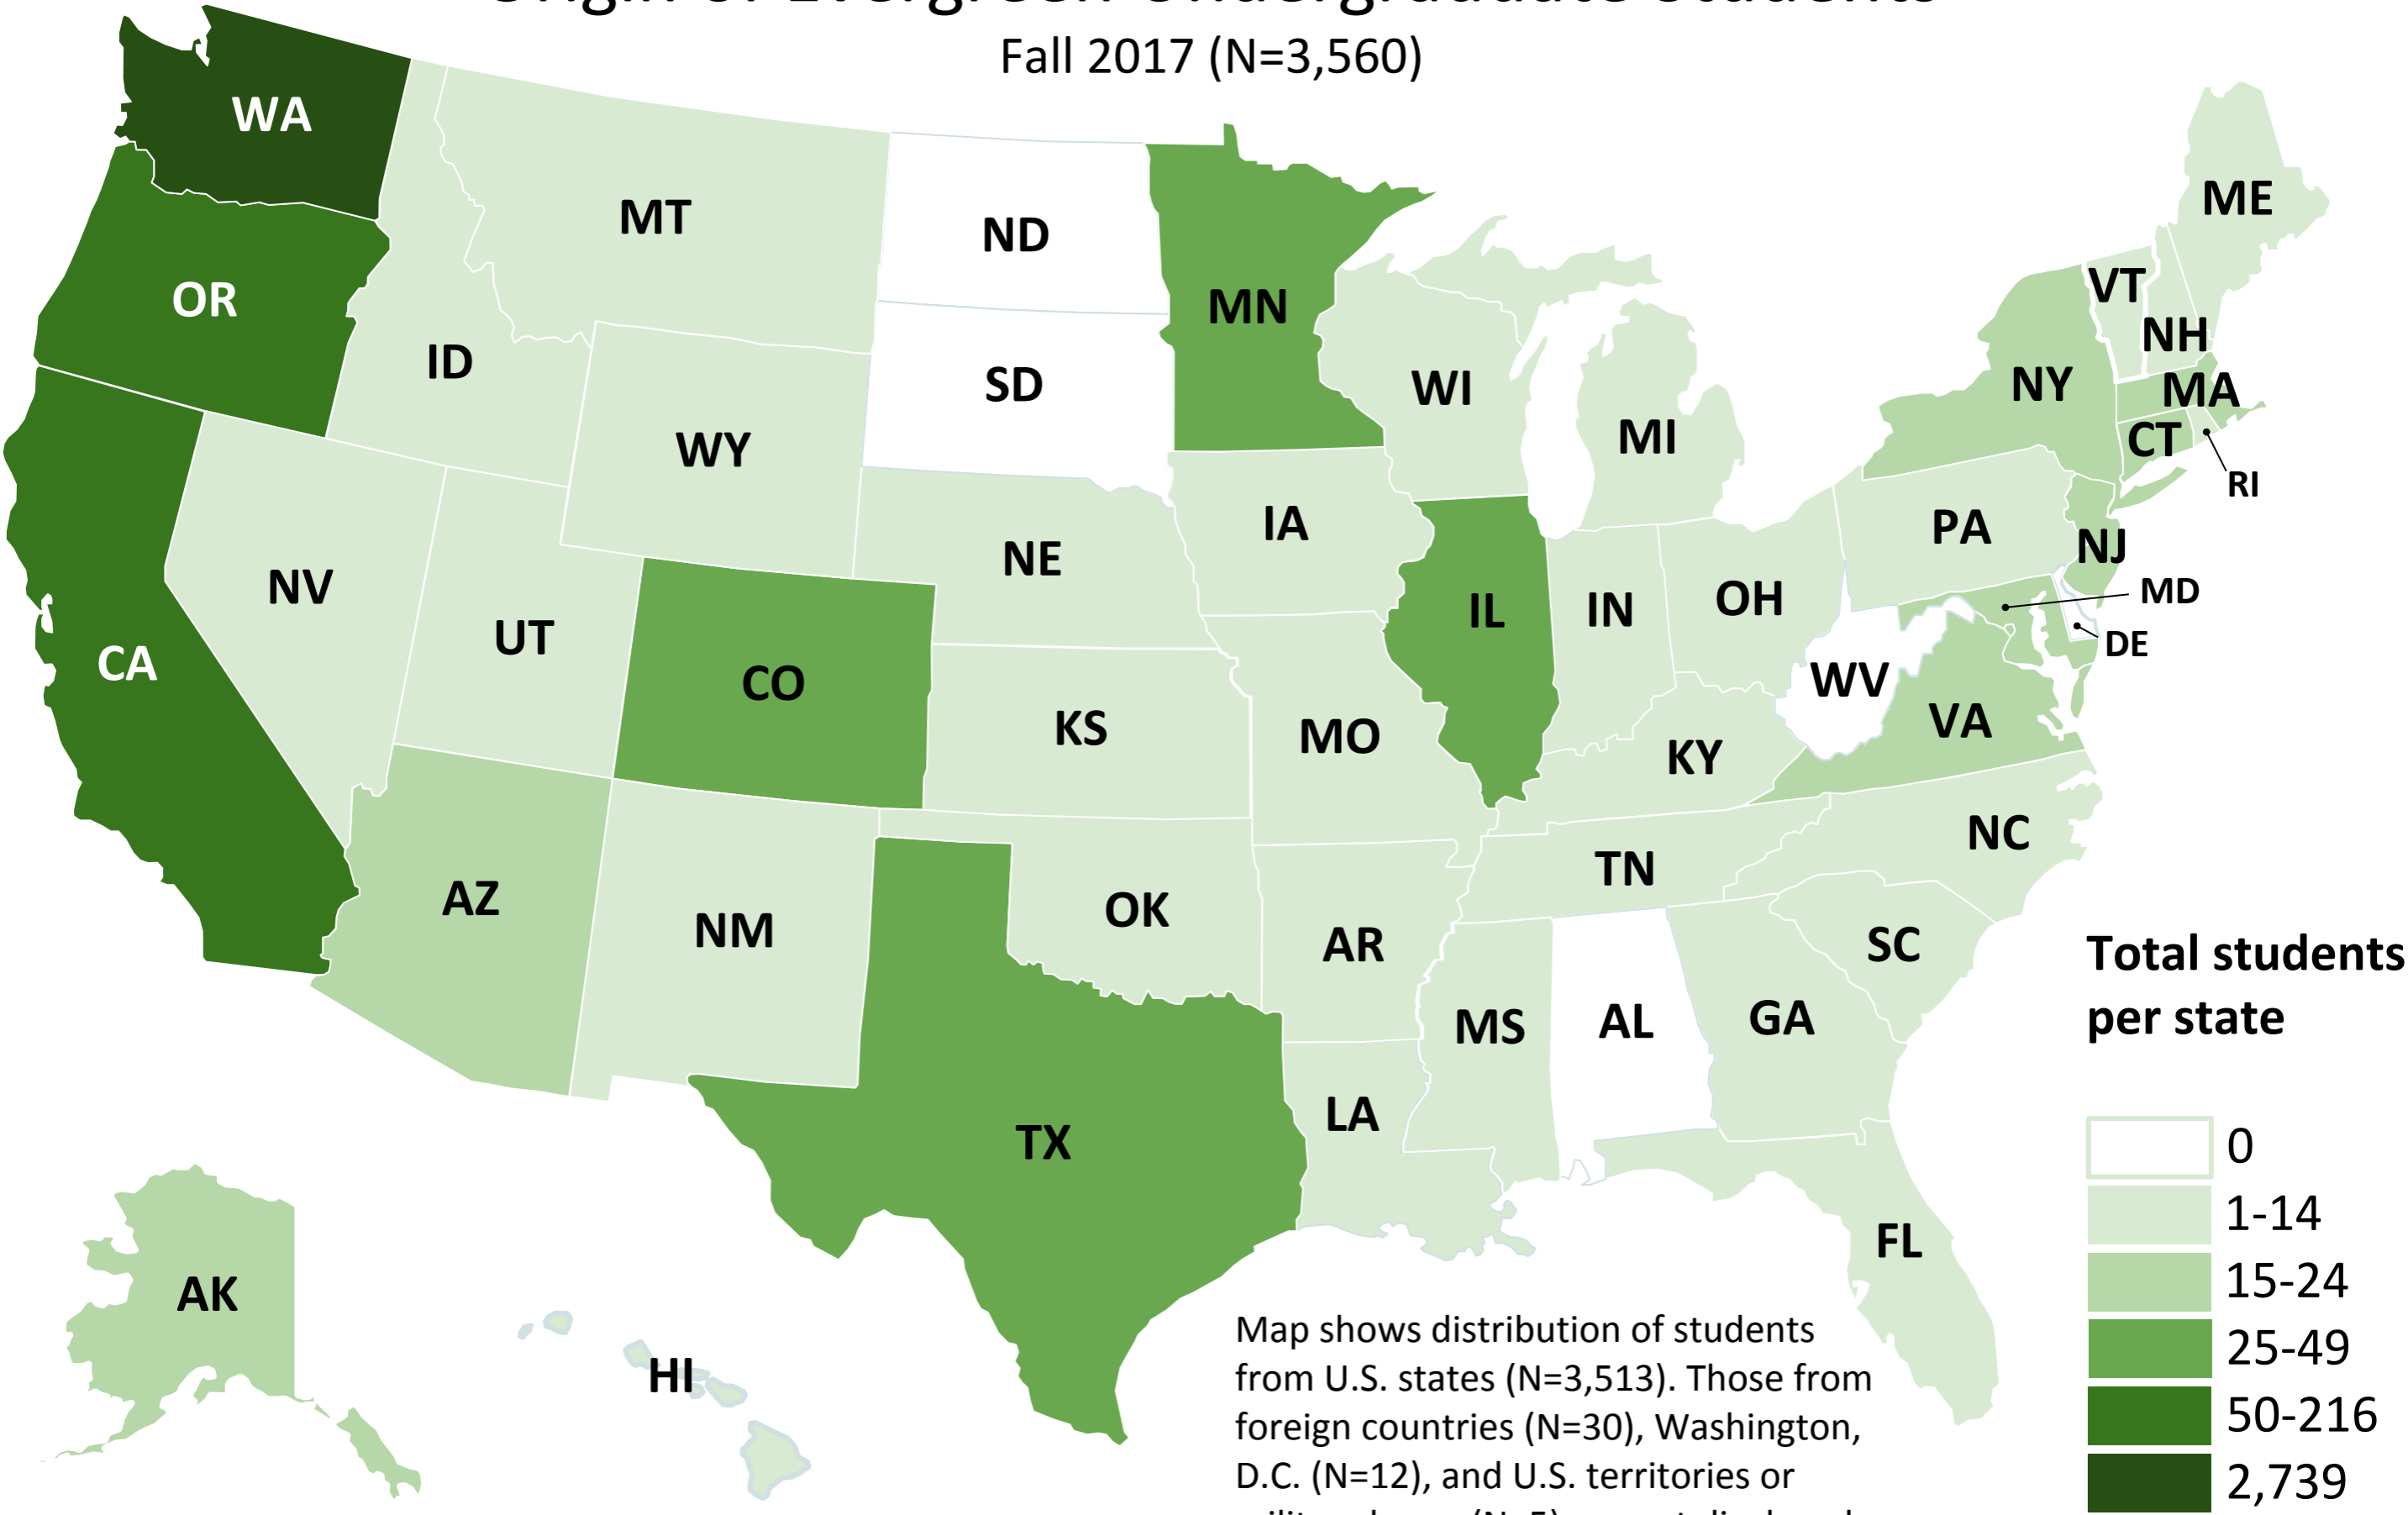

# Origin of Evergreen Undergraduate Students

Fall 2017 (N=3,560)

Map shows distribution of students from U.S. states (N=3,513). Those from foreign countries (N=30), Washington, D.C. (N=12), and U.S. territories or military bases (N=5) are not displayed.