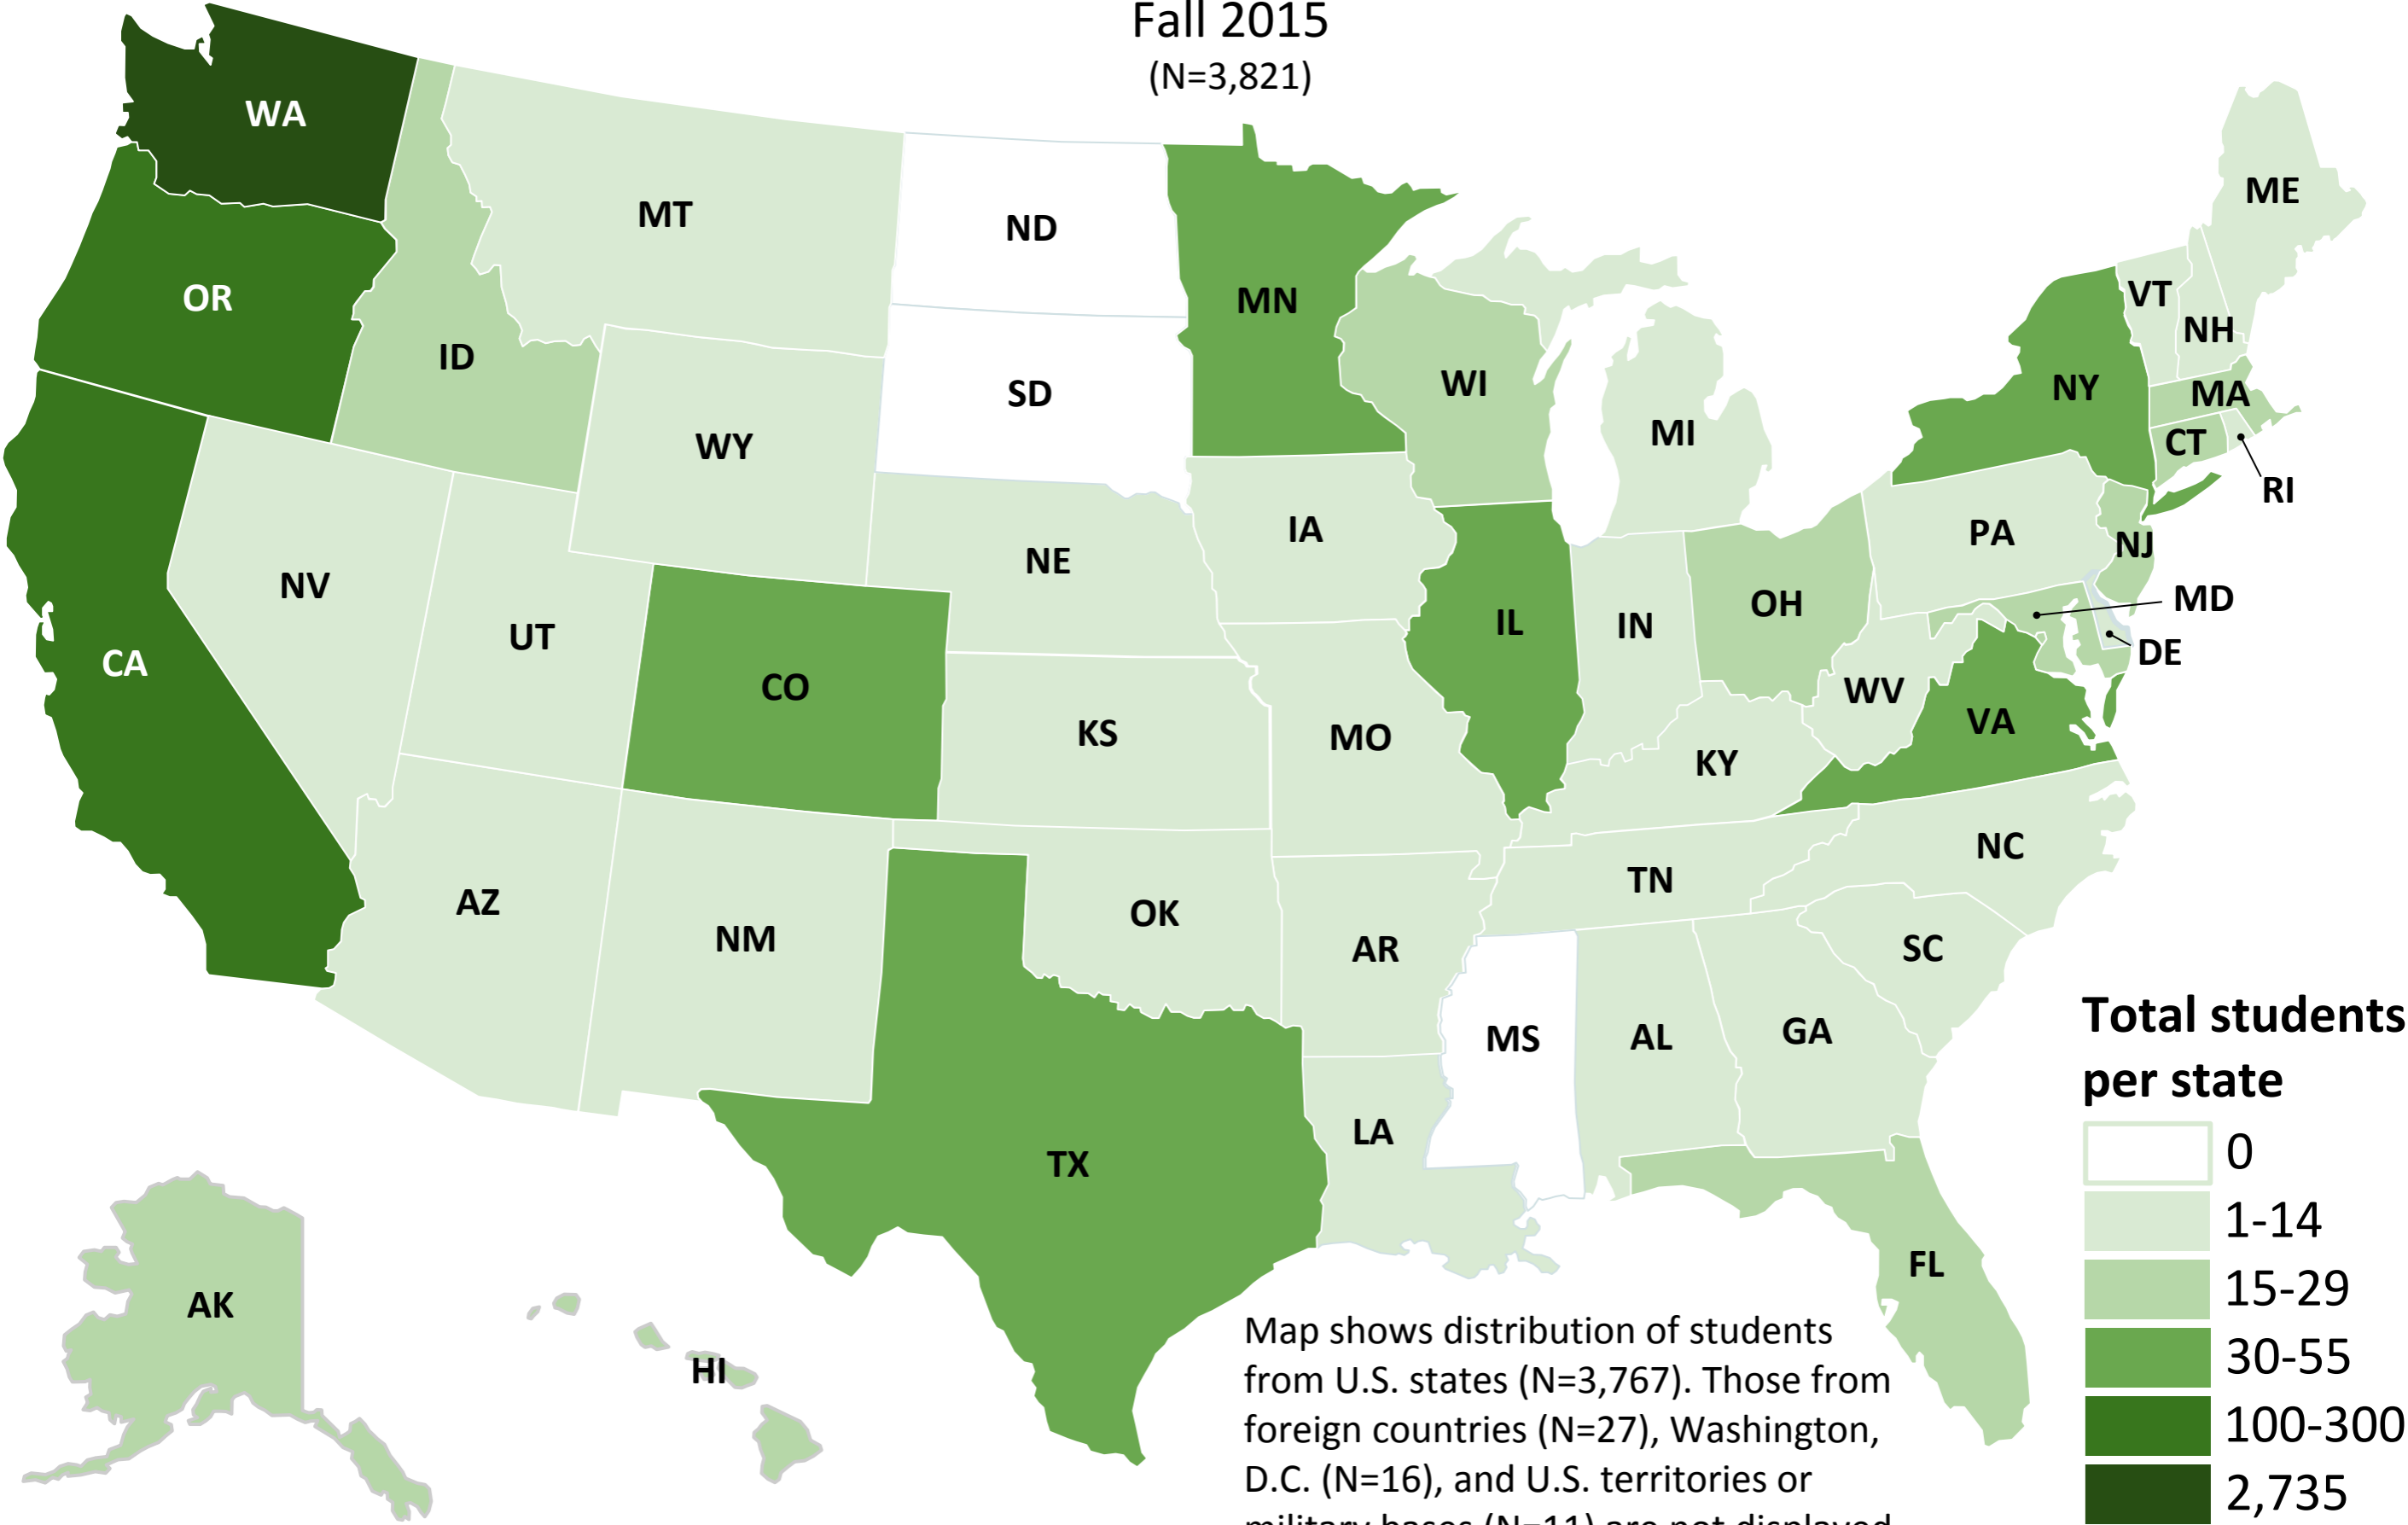

# Origin of Evergreen Undergraduate Students

Fall 2015  
(N=3,821)

### Total students per state

Map shows distribution of students from U.S. states (N=3,767). Those from foreign countries (N=27), Washington, D.C. (N=16), and U.S. territories or military bases (N=11) are not displayed.