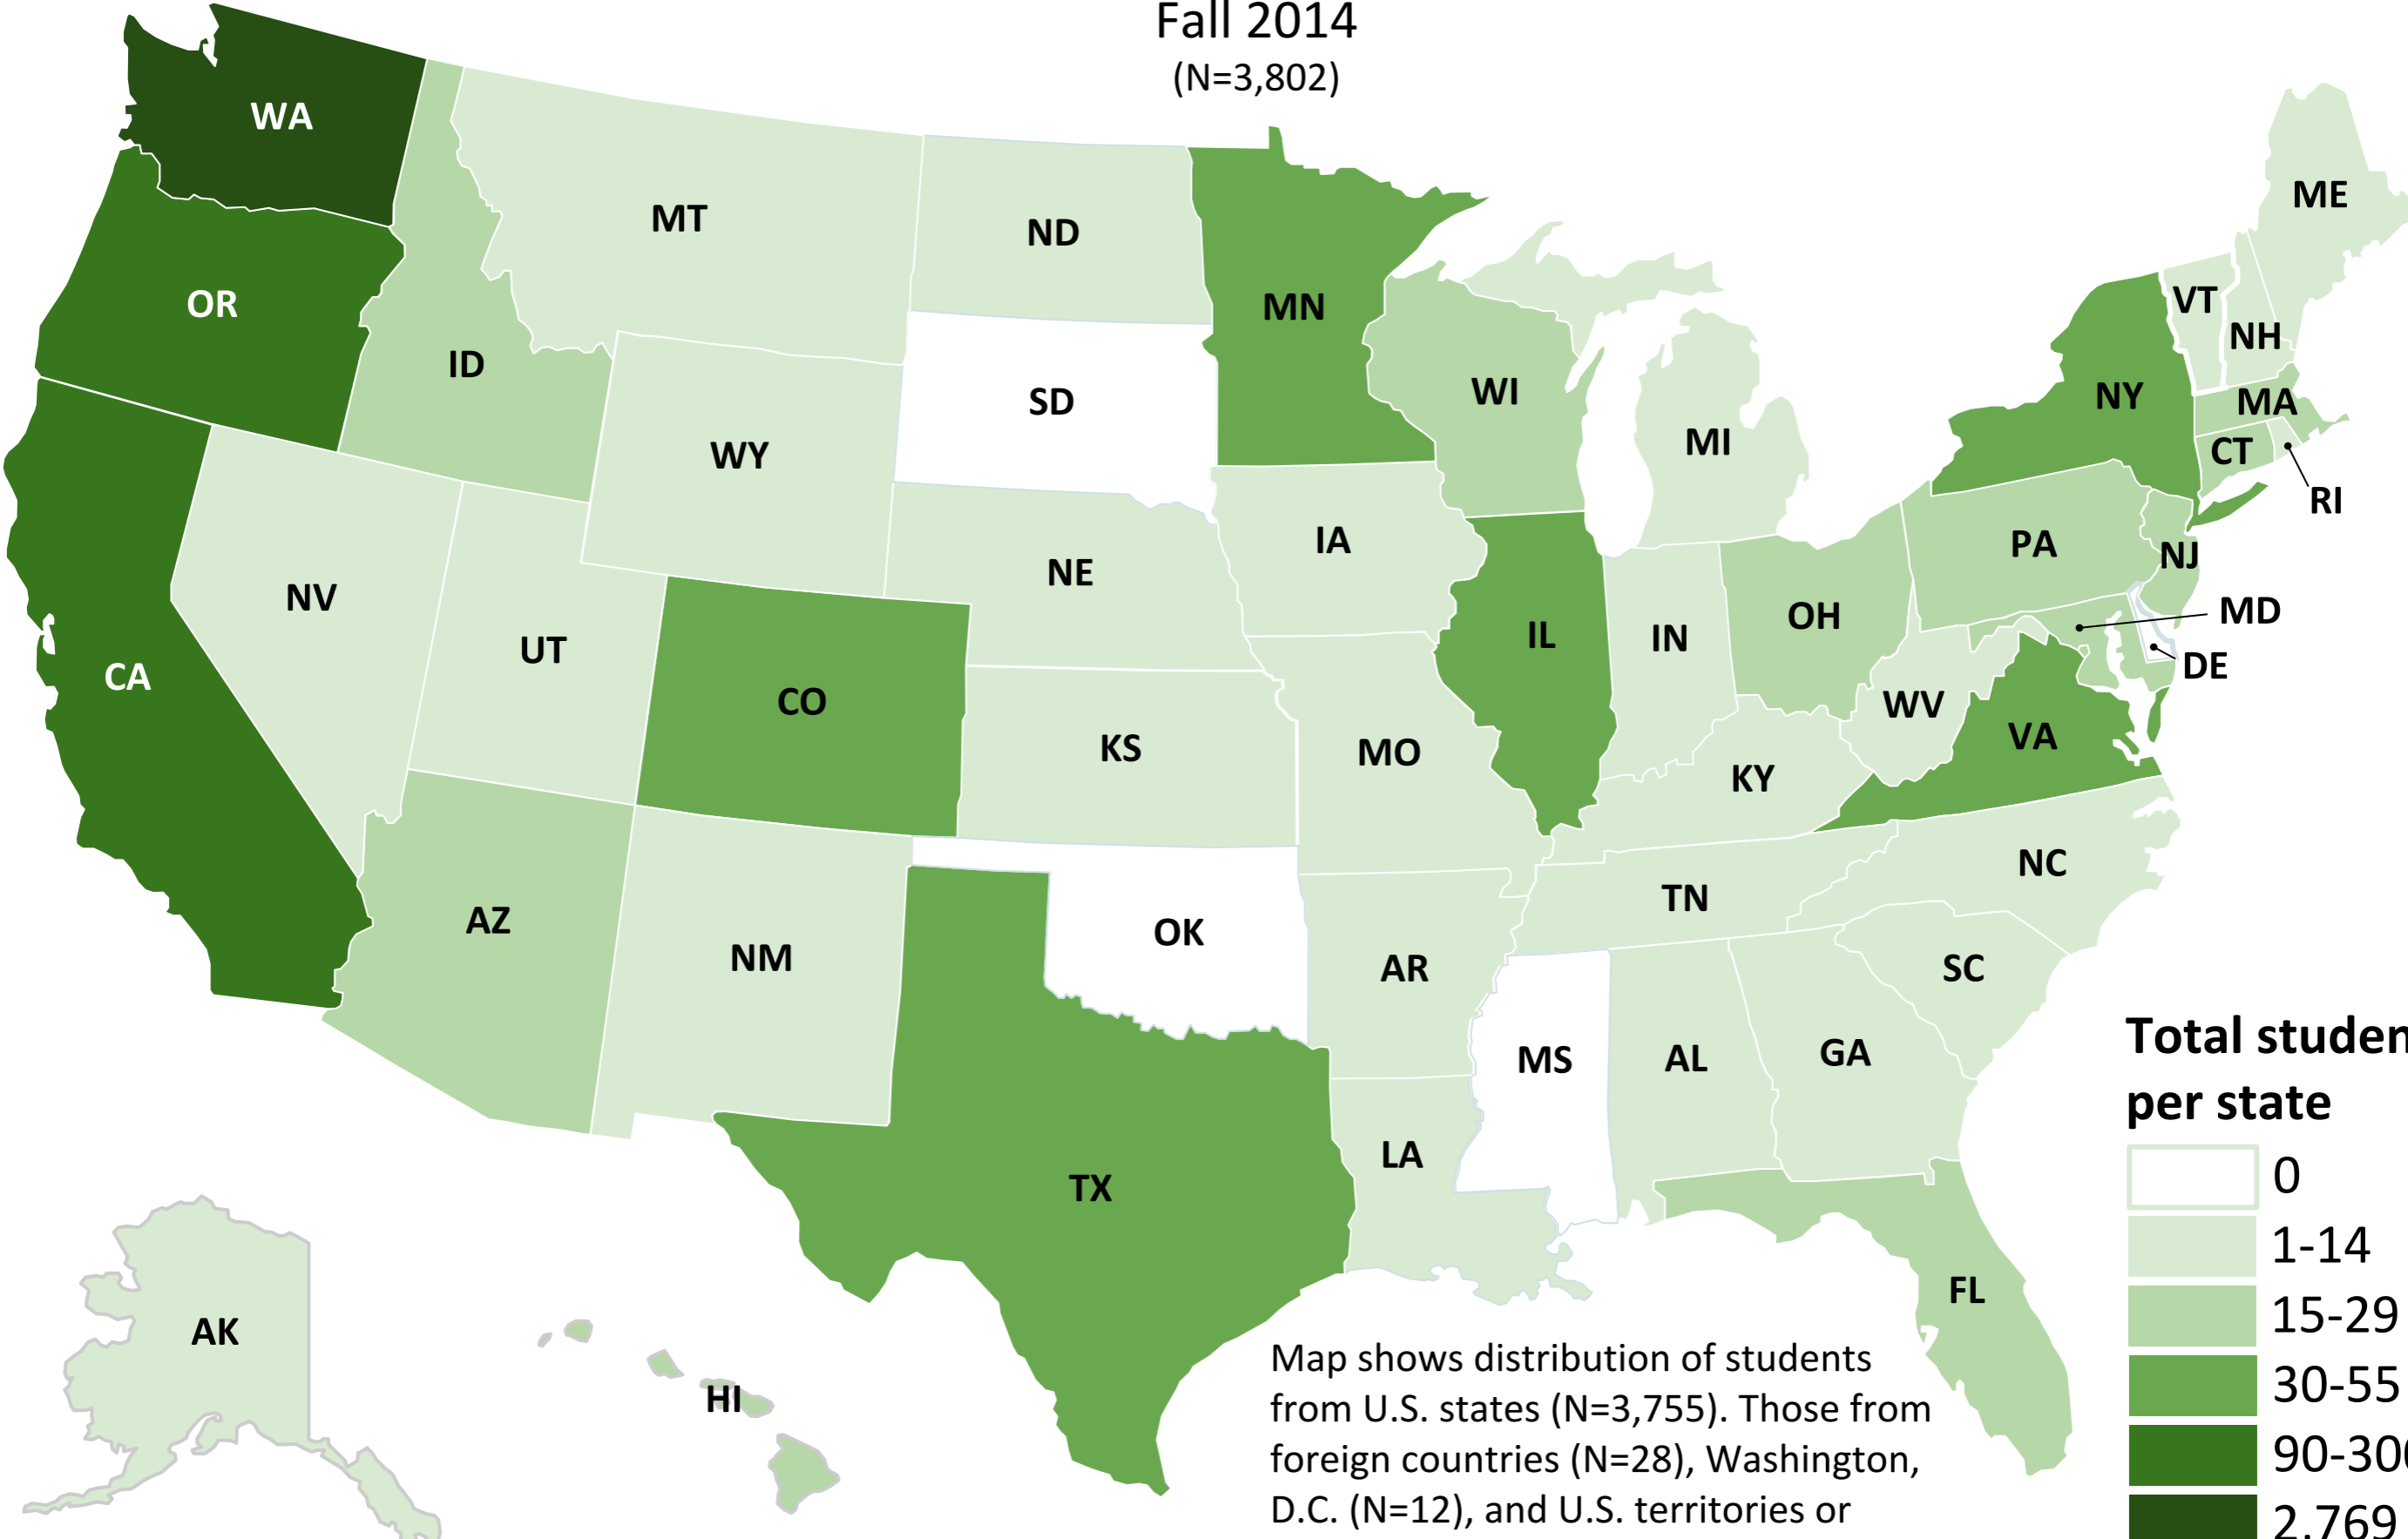

# Origin of Evergreen Undergraduate Students

Fall 2014  
(N=3,802)

## Total students per state

Map shows distribution of students from U.S. states (N=3,755). Those from foreign countries (N=28), Washington, D.C. (N=12), and U.S. territories or military bases (N=7) are not displayed.