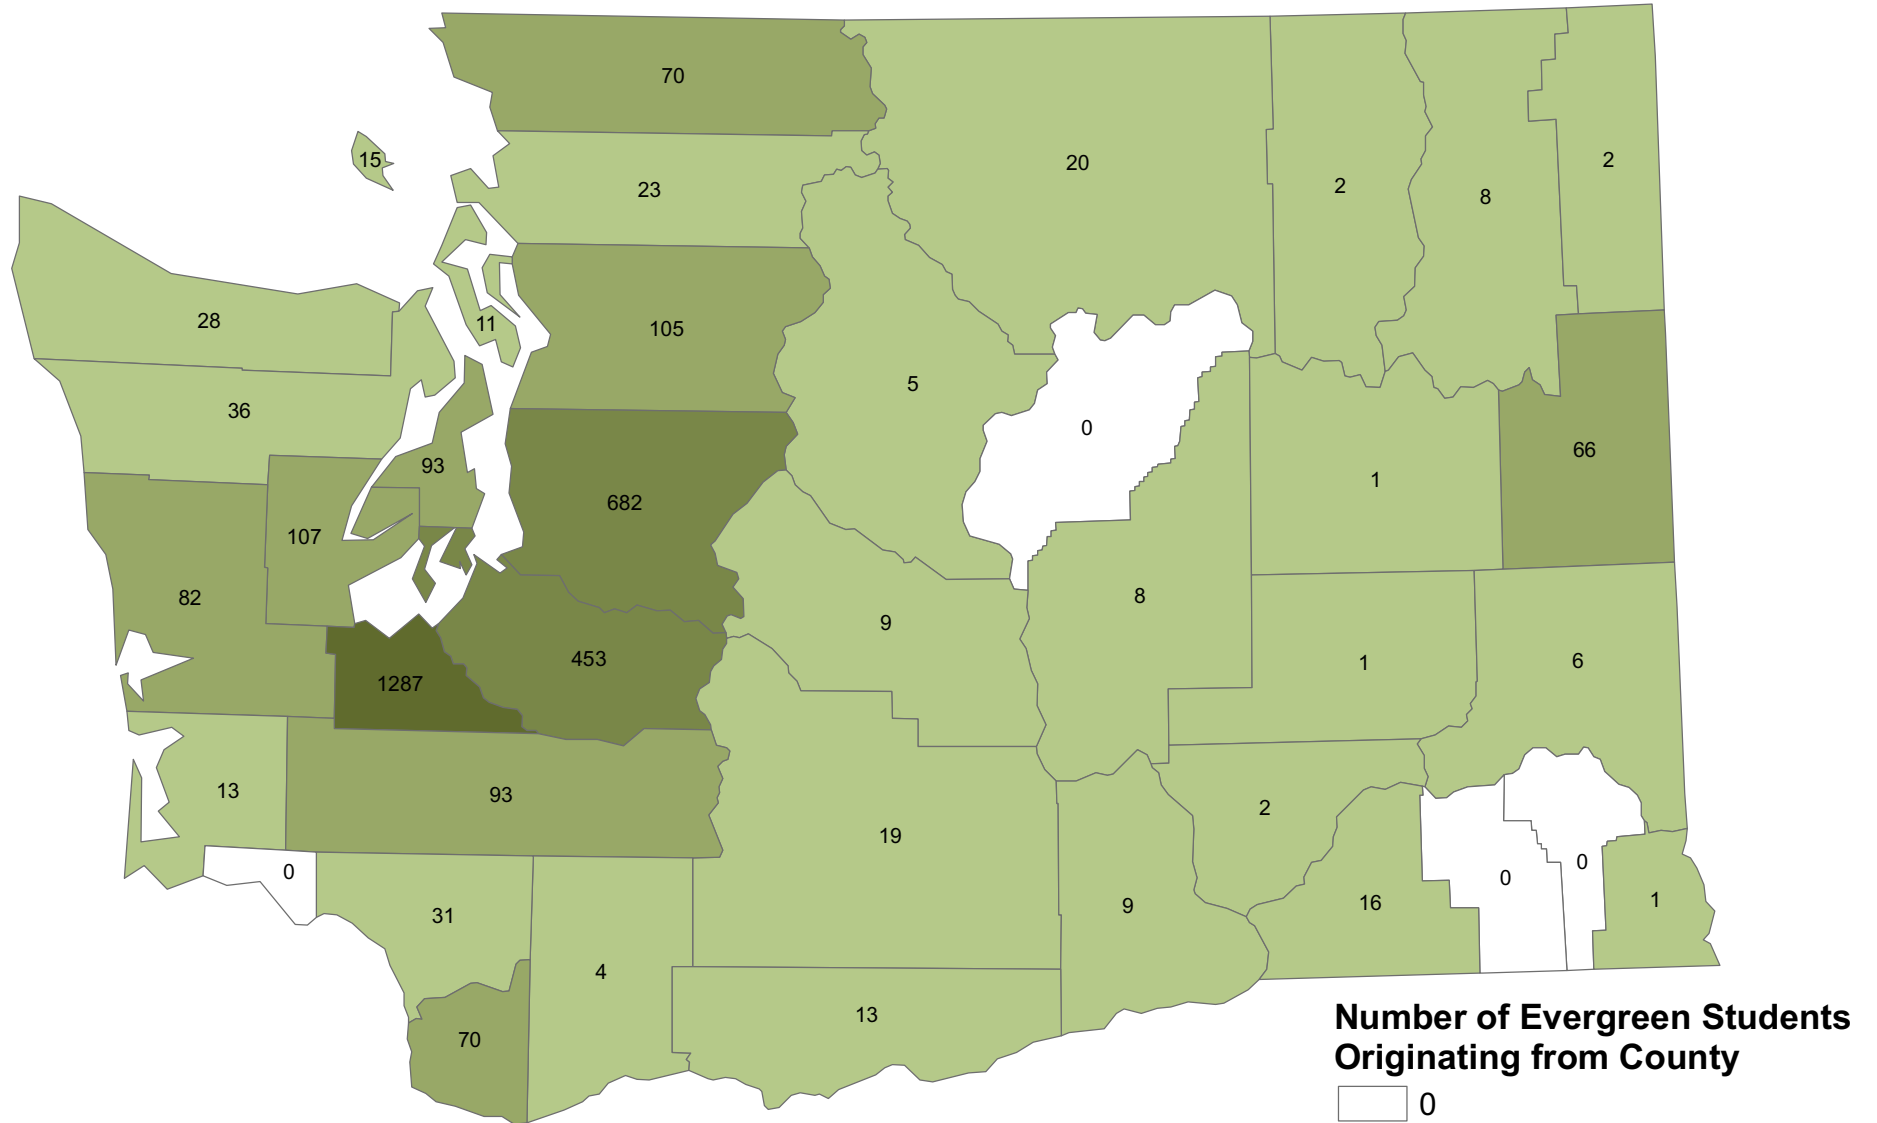

# County of Origin All Evergreen Students from Washington

The Evergreen State College, Fall 2004

Notes: Undergraduate and graduate students included.  
 State waiver students included.  
 Total N = 3,391  
 Created by the The Evergreen State College,  
 Office of Institutional Research and Assessment  
 December 2004