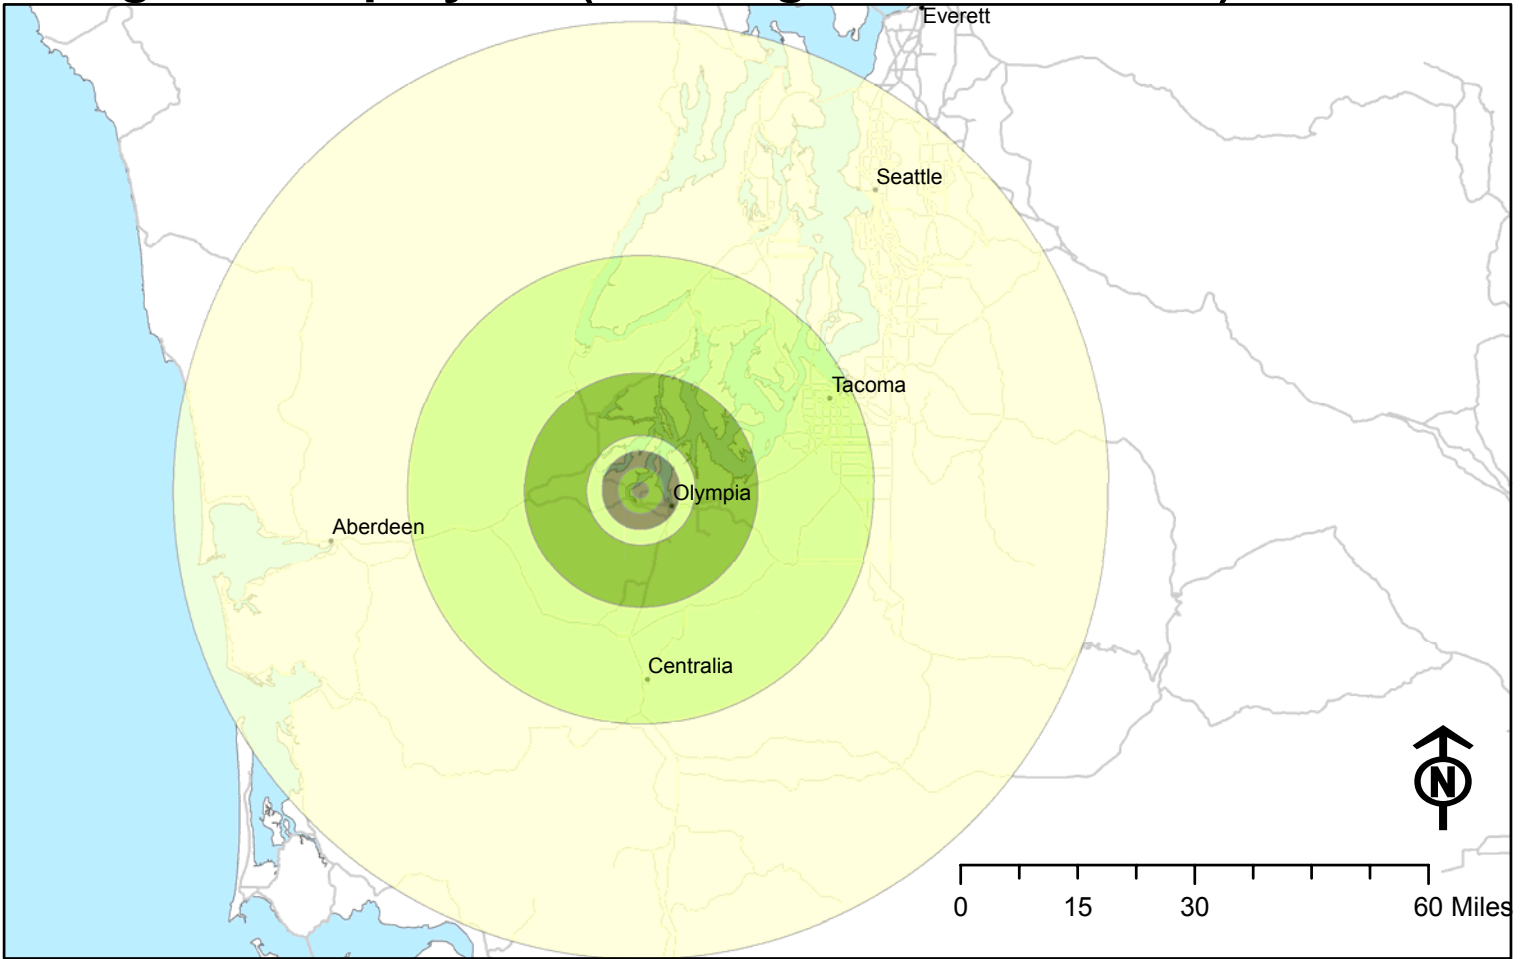

# Location of Mailing Addresses Students Studying Primarily in Olympia and Evergreen Employees (Working at All Locations)

This map and the chart below it shows the number and percentage of mailing addresses that are within particular distances from The Evergreen State College, Olympia campus. Mailing addresses were geocoded only for those students and employees who had a street address. Some employees may be working off of the Olympia campus. A total of 3,733 (or 92% of Fall Quarter 2004 Olympia campus students) are represented on the map. A total of 791 (92% of employees as of Spring 2005) are represented on the map.

**Percent Student and Employee Mailing Addresses Within Distance Ring**

Map developed by The Evergreen State College, Office of Institutional Research and Assessment with data from the The Evergreen State College Human Resources office, BANNER data, and commute trip survey/traffic count data from the Parking Office.