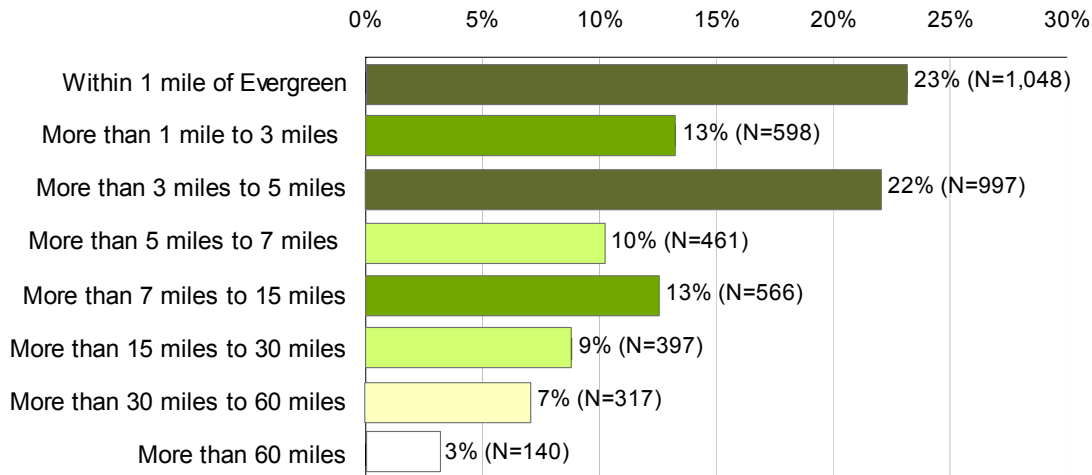

# Location of Mailing Addresses Students Studying Primarily in Olympia and Evergreen Employees (Working at All Locations)

This map and the chart below it shows the number and percentage of mailing addresses that are within particular distances from The Evergreen State College, Olympia campus. Mailing addresses were geocoded only for those students and employees who had a street address. Some employees may be working off of the Olympia campus. A total of 3,733 (or 92% of Fall Quarter 2004 Olympia campus students) are represented on the map. A total of 791 (92% of employees as of Spring 2005) are represented on the map.

**Percent Student and Employee Mailing Addresses Within Distance Ring**

Map developed by The Evergreen State College, Office of Institutional Research and Assessment with data from the The Evergreen State College Human Resources office, BANNER data, and commute trip survey/traffic count data from the Parking Office.