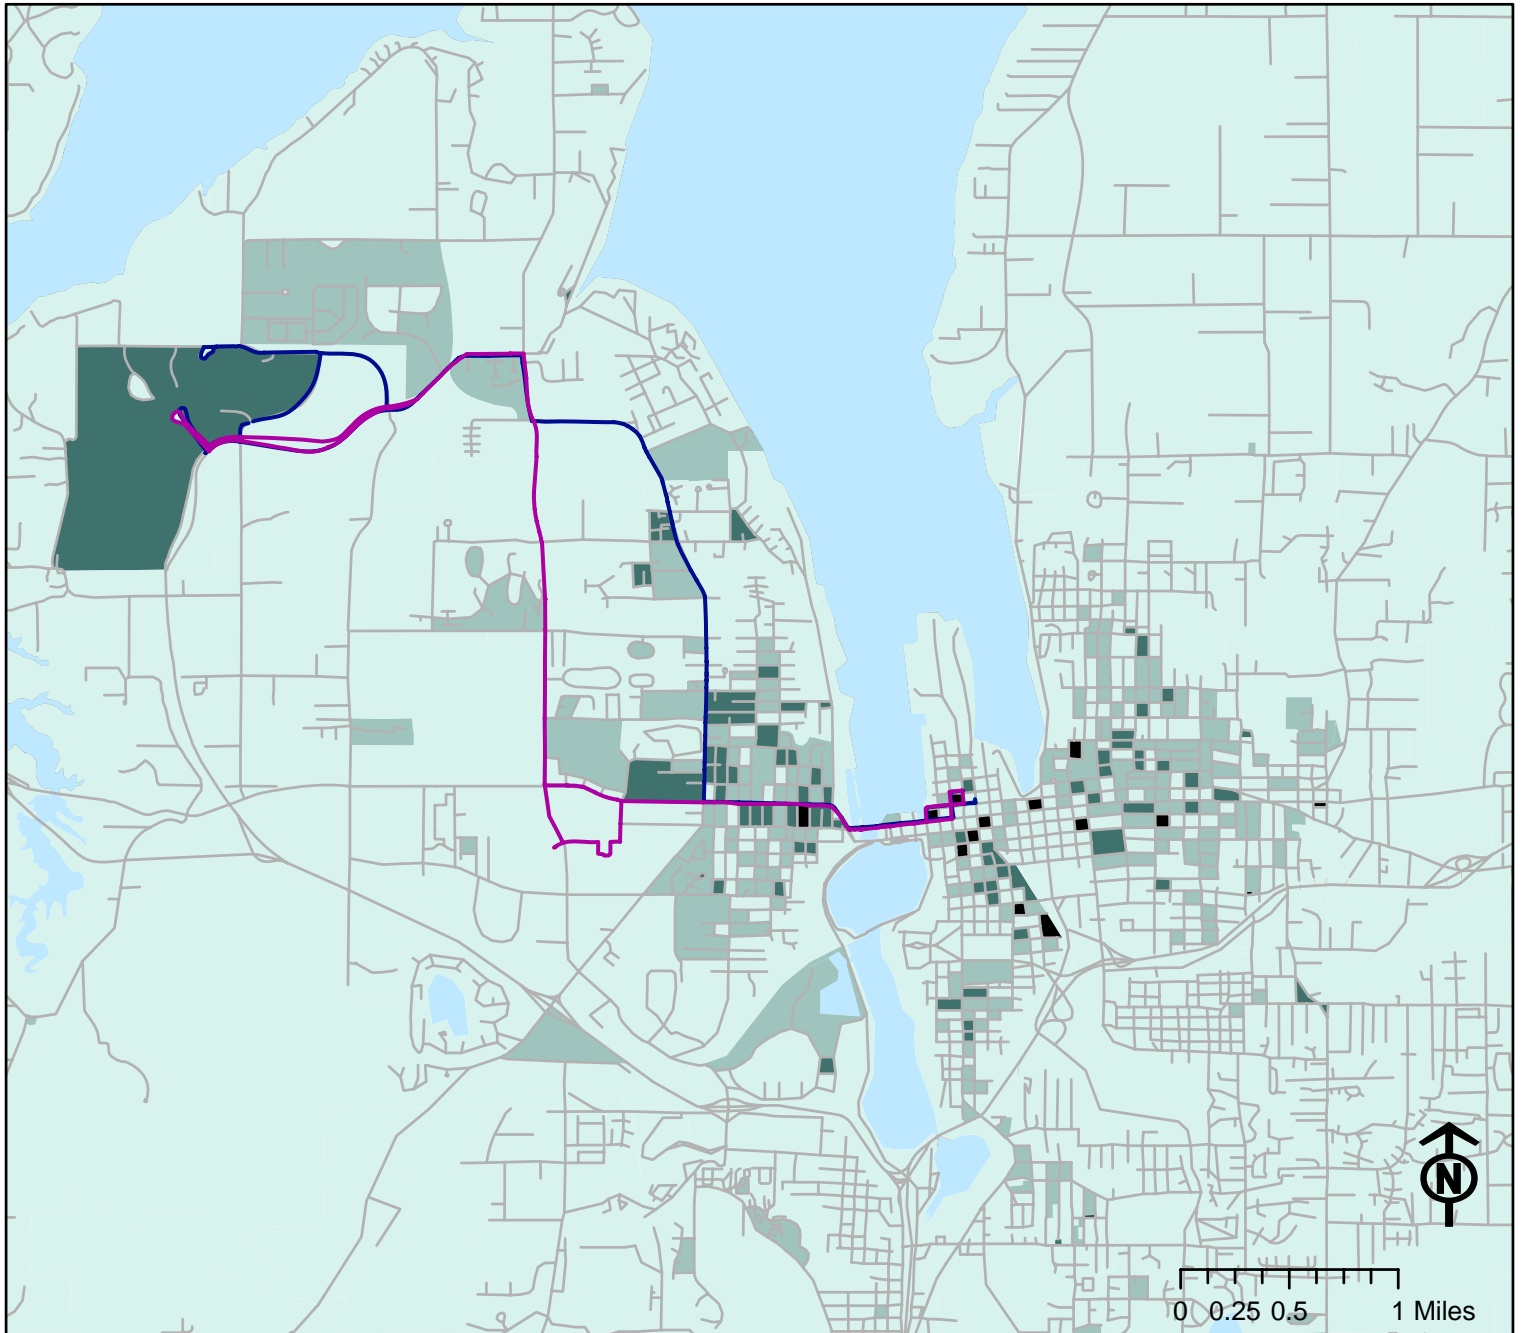

# Commute Trip Analysis: Location of Student and Employee Addresses within Census Blocks

## Intercity Bus routes that serve The Evergreen State College

- Route 48
- Route 41

## Number of Evergreen Employee and Student Addresses Per Acre in Census Blocks

- 0.000000000 - 0.279017857
- 0.279017858 - 1.00267380
- 1.00267381 - 2.23214286
- 2.23214287 - 6.25000000

Map produced by The Evergreen State College, Office of Institutional Research and Assessment. This map shows geocoded student and employee addresses by census block. The data are normalized by acres within each census block to show concentrations of employee and student addresses in relation to bus routes that service The Evergreen State College. Addresses are from Fall 2004. Data was classified using the Natural Breaks (Jenks) method. Map revised December 2007.