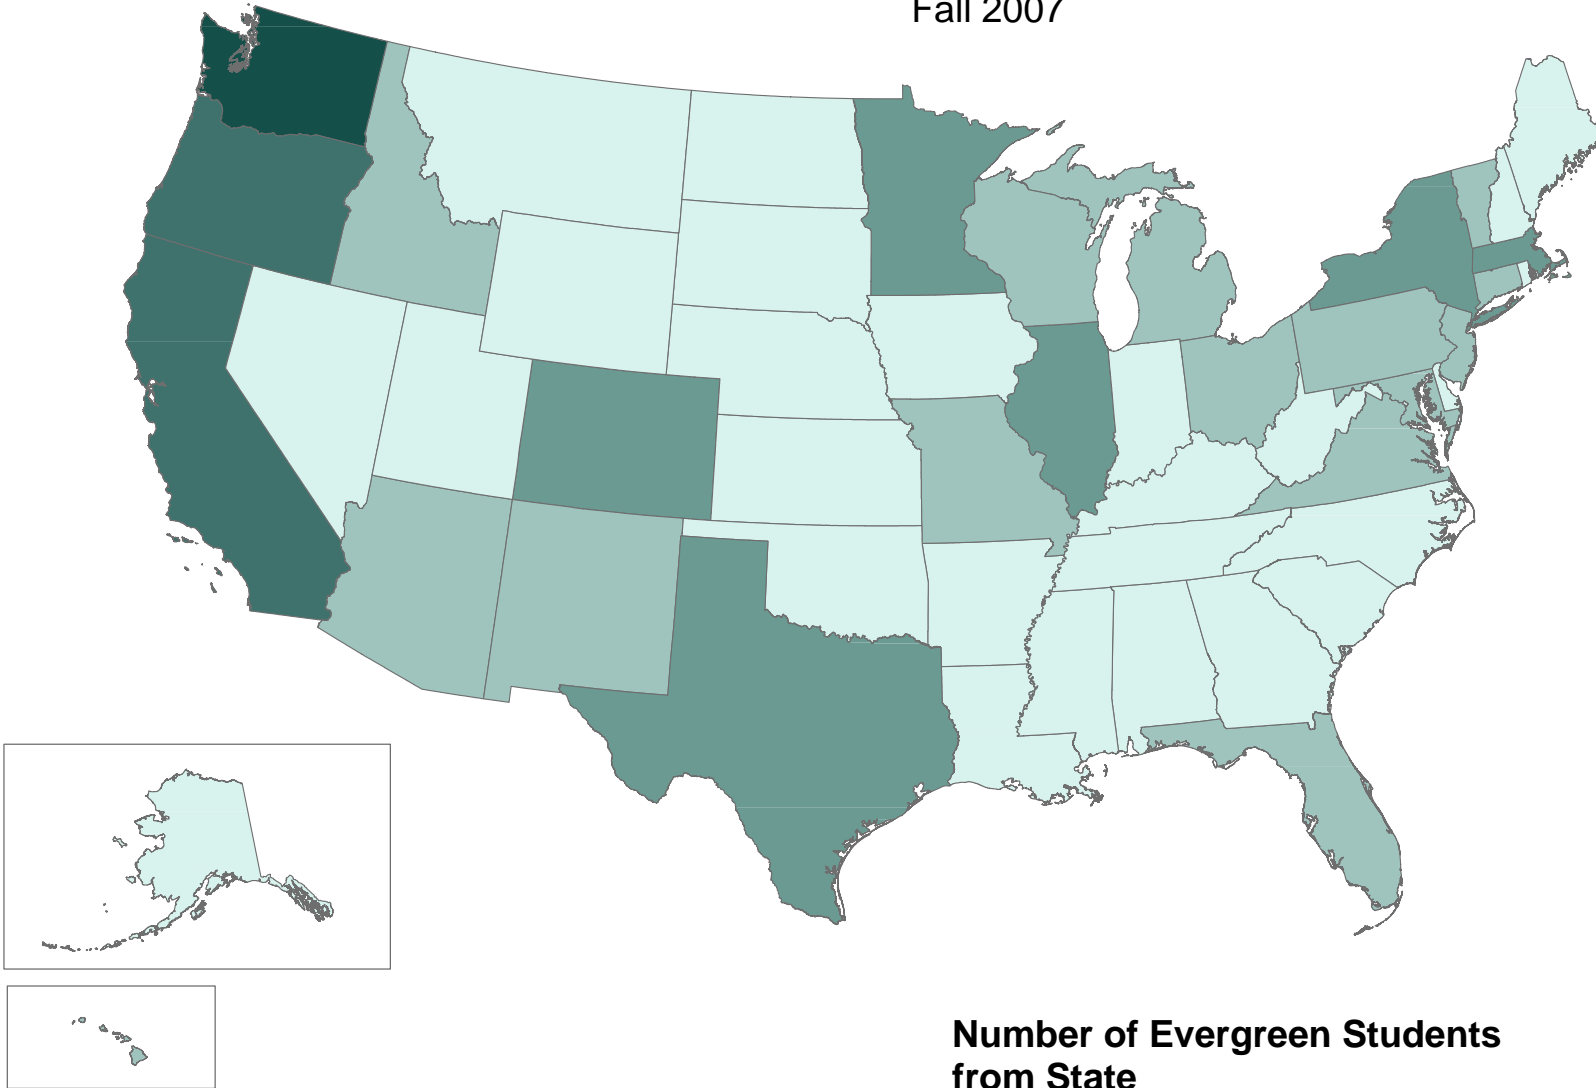

Origin of Evergreen Students (Undergraduate and Graduate)

The Evergreen State College
Fall 2007

Number of Evergreen Students by
State of Origin
(at time of application)

Alabama	3
Alaska	12
Arizona	24
Arkansas	3
California	201
Colorado	65
Connecticut	20
Delaware	0
District of Columbia	11
Florida	14
Georgia	9
Hawaii	23
Idaho	29
Illinois	63
Indiana	7
Iowa	7
Kansas	12
Kentucky	6
Louisiana	3
Maine	8
Maryland	24
Massachusetts	45
Michigan	26
Minnesota	56
Mississippi	1
Missouri	19
Montana	12
Nebraska	2
Nevada	5
New Hampshire	10
New Jersey	21
New Mexico	15
New York	47
North Carolina	13
North Dakota	1
Ohio	14
Oklahoma	1
Oregon	123
Pennsylvania	24
Rhode Island	6
South Carolina	4
South Dakota	4
Tennessee	7
Texas	44
Utah	10
Vermont	17
Virginia	20
Washington	3427
West Virginia	0
Wisconsin	23
Wyoming	11

Number of Evergreen Students from State

This map includes data for all Evergreen students as of tenth day fall 2007. Map is based on headcount of all students (N=4,552), including students with waivers. Students who came from foreign countries (N=28) or US territories (N=4) or from military bases (N=2) are not displayed on the map. Students from outside the US and US territories came from the following countries: Australia, Bermuda, Canada, Germany, Ghana, India, Japan, Jordan, Taiwan, Turkey, United Republic of Tanzania. Data was classified using the Natural Breaks (Jenks) method.