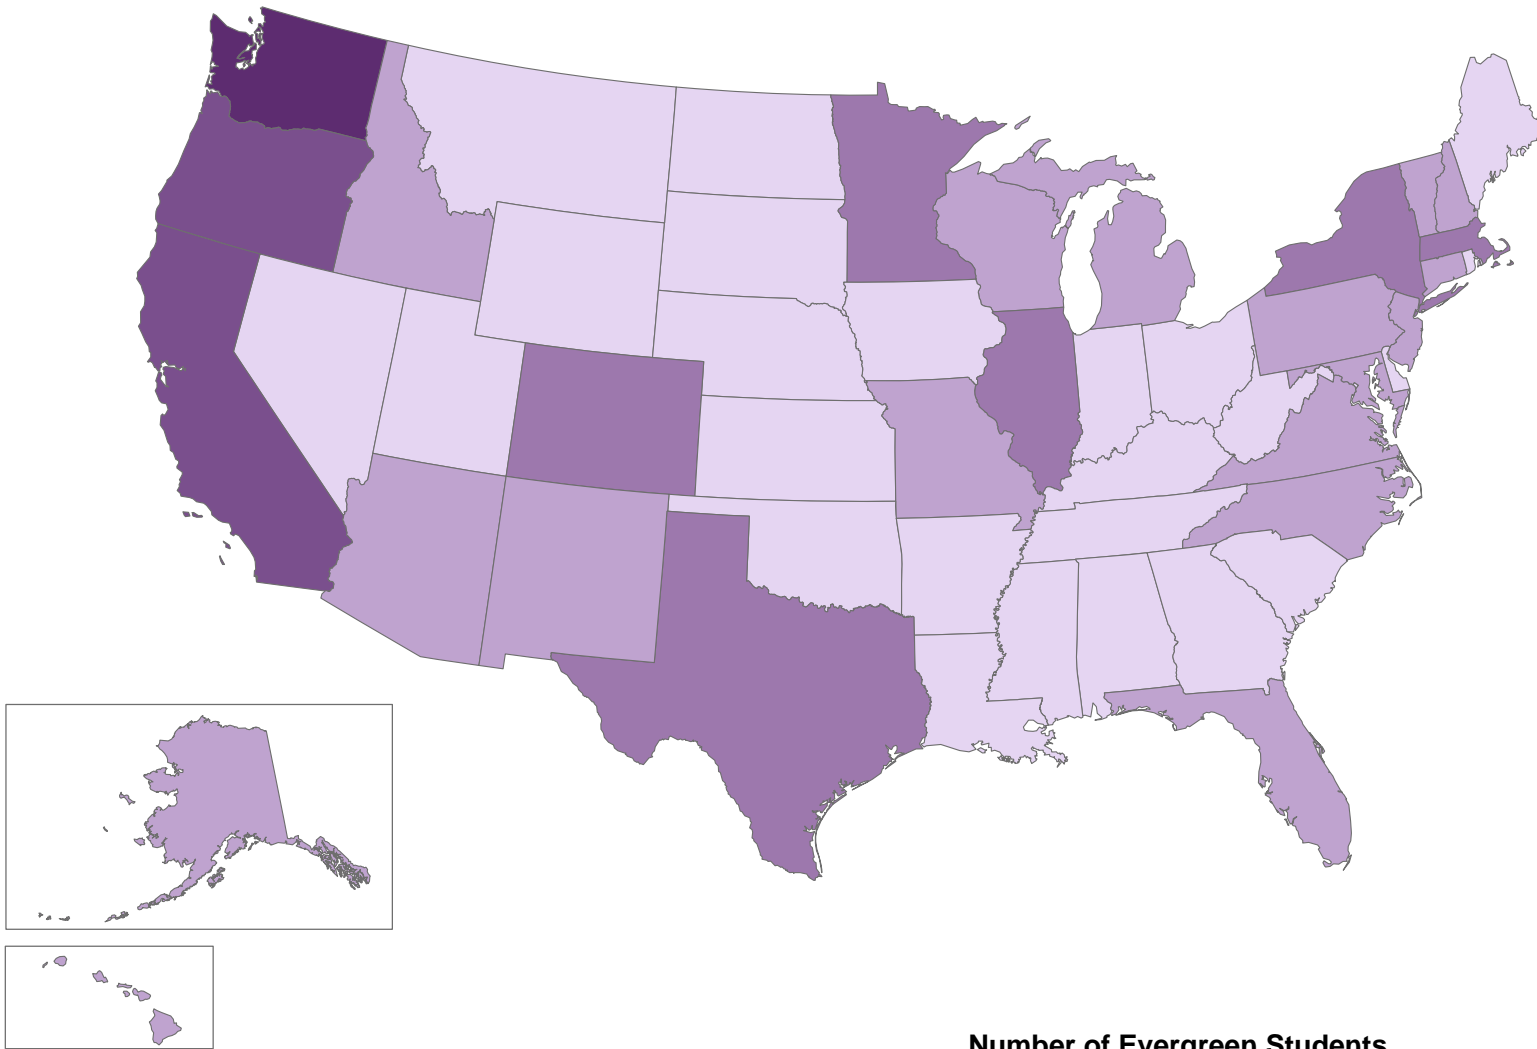

# Origin of Evergreen Students (Undergraduate and Graduate)

The Evergreen State College  
Fall 2006

Number of Students by State of Origin	
Alabama	2
Alaska	19
Arizona	18
Arkansas	3
California	200
Colorado	57
Connecticut	15
Delaware	1
District of Columbia	12
Florida	14
Georgia	9
Hawaii	28
Idaho	23
Illinois	56
Indiana	7
Iowa	8
Kansas	11
Kentucky	4
Louisiana	3
Maine	9
Maryland	28
Massachusetts	44
Michigan	20
Minnesota	40
Mississippi	2
Missouri	17
Montana	6
Nebraska	2
Nevada	10
New Hampshire	13
New Jersey	21
New Mexico	13
New York	33
North Carolina	13
North Dakota	4
Ohio	12
Oklahoma	5
Oregon	118
Pennsylvania	29
Rhode Island	5
South Carolina	2
South Dakota	3
Tennessee	8
Texas	35
Utah	7
Vermont	18
Virginia	15
Washington	3333
West Virginia	1
Wisconsin	21
Wyoming	8

This map includes all Evergreen students as of tenth day fall 2006. Map is based on headcount of all students, including students with waivers (N=4,416). Students who came from foreign countries (N=22) or US territories (N=5) or from military bases (N=4) are not displayed on above map. Students from outside the US and US territories came from the following countries: Australia, Canada, Georgia, Germany, Japan, Jordan, Netherlands, Republic of Korea, and Turkey. Data was classified using Natural Breaks (Jenks) method.

## Number of Evergreen Students by State of Origin