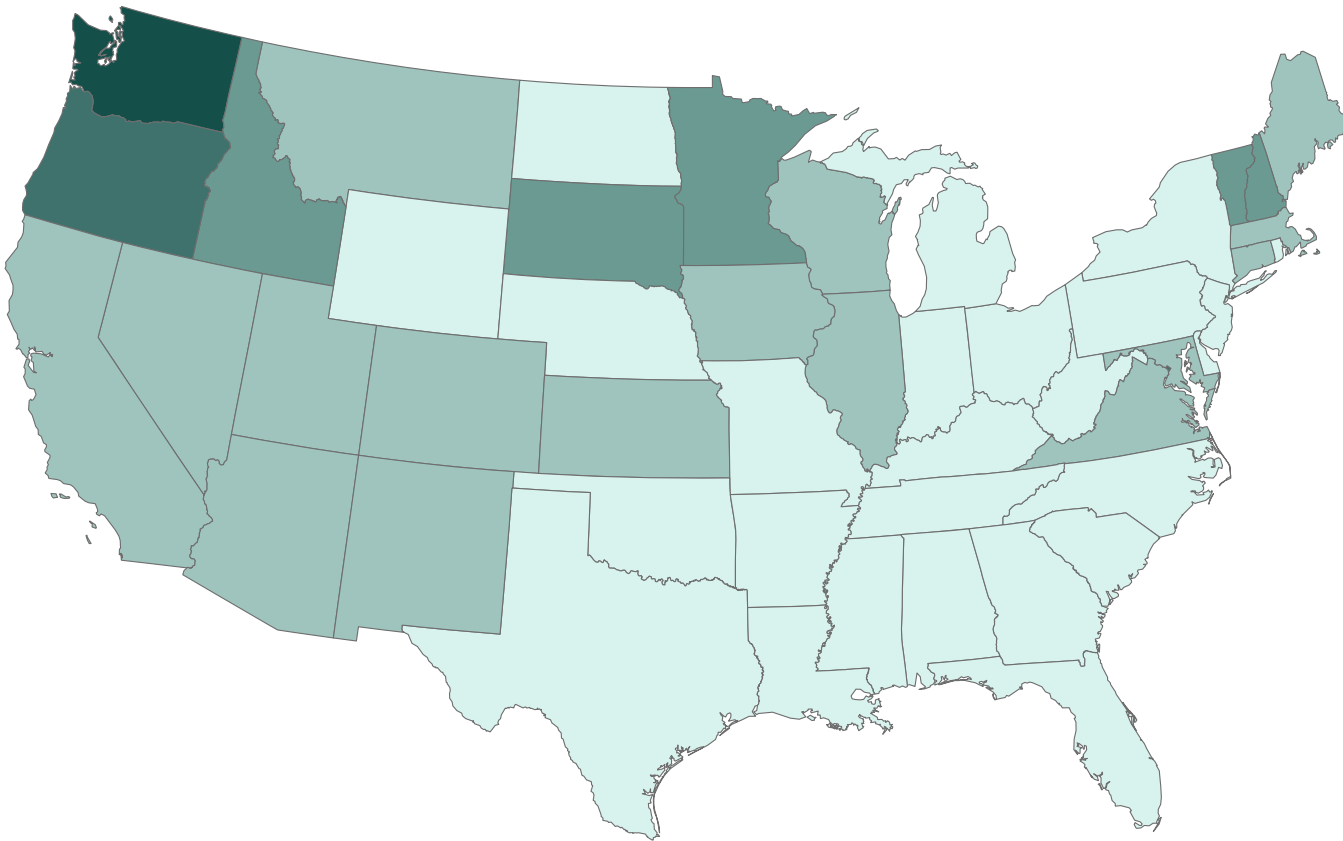

New Evergreen First-time First Year Students From Each State Per Million People (Census 2000 State Population)

Evergreen First-time, First year Students by State of Origin Normalized by Census 2000 Population

Number of Evergreen first-time, first-year students per million people

This map shows the number of new degree-seeking first-time first year students from each state as of tenth day fall 2005 (N=605) divided by the Census 2000 population for each state. Number of students from abroad/military bases = 5. Data is classified using Natural Breaks (Jenks) method.

The Evergreen State College
Office of Institutional Research and Assessment
Map produced March 2006

State	Number of New First-time First-Year Students	Population (Census 2000)
Alabama	2	4,447,100
Alaska	0	626,932
Arizona	5	5,130,632
Arkansas	0	2,673,400
California	46	33,871,648
Colorado	10	4,301,261
Connecticut	3	3,405,565
Delaware	0	783,600
District of Columbia	6	572,059
Florida	3	15,982,378
Georgia	4	8,186,453
Hawaii	9	1,211,537
Idaho	7	1,293,953
Illinois	22	12,419,293
Indiana	0	6,080,485
Iowa	4	2,926,324
Kansas	3	2,688,418
Kentucky	0	4,041,769
Louisiana	0	4,468,976
Maine	2	1,274,923
Maryland	6	5,296,486
Massachusetts	8	6,349,097
Michigan	5	9,938,444
Minnesota	13	4,919,479
Mississippi	0	2,844,658
Missouri	2	5,595,211
Montana	1	902,195
Nebraska	1	1,711,263
Nevada	3	1,998,257
New Hampshire	4	1,235,786
New Jersey	1	8,414,350
New Mexico	3	1,819,046
New York	3	18,976,457
North Carolina	2	8,049,313
North Dakota	0	642,200
Ohio	3	11,353,140
Oklahoma	0	3,450,654
Oregon	28	3,421,399
Pennsylvania	2	12,281,054
Rhode Island	0	1,048,319
South Carolina	0	4,012,012
South Dakota	2	754,844
Tennessee	2	5,689,283
Texas	13	20,851,820
Utah	2	2,233,169
Vermont	3	608,827
Virginia	6	7,078,515
Washington	355	5,894,121
West Virginia	0	1,808,344
Wisconsin	6	5,363,675
Wyoming	0	493,782