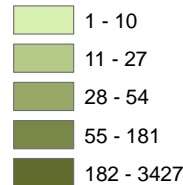

Origin of Evergreen Students (Undergraduate and Graduate)

The Evergreen State College
Fall 2005

**Number of Evergreen Students
By State of Origin**

Number of Students by State of Origin	
Alabama	3
Alaska	20
Arizona	17
Arkansas	2
California	181
Colorado	42
Connecticut	15
Delaware	2
District of Columbia	14
Florida	13
Georgia	8
Hawaii	19
Idaho	19
Illinois	52
Indiana	7
Iowa	9
Kansas	11
Kentucky	3
Louisiana	5
Maine	10
Maryland	22
Massachusetts	54
Michigan	20
Minnesota	37
Mississippi	3
Missouri	14
Montana	11
Nebraska	1
Nevada	11
New Hampshire	13
New Jersey	19
New Mexico	16
New York	27
North Carolina	12
North Dakota	3
Ohio	15
Oklahoma	6
Oregon	113
Pennsylvania	25
Rhode Island	1
South Carolina	2
South Dakota	5
Tennessee	12
Texas	38
Utah	13
Vermont	17
Virginia	18
Washington	3427
West Virginia	2
Wisconsin	22
Wyoming	6
Total from within US	4437

The Evergreen State College
Office of Institutional Research and Assessment
Map Produced March 2006

This map includes all Evergreen students as of tenth day fall 2005. Map is based on headcount of all students, including students with waivers (N=4,470). Students who came from foreign countries or US territories (N=31) or from military bases (N=2) are not displayed on above map. Students from outside of the US came from Argentina, Australia, Belarus, Canada, China, Colombia, Denmark, Georgia, Germany, Israel, Japan, Puerto Rico, Spain, Switzerland, Ukraine, and United Kingdom. Data was classified using Natural Breaks (Jenks) method.