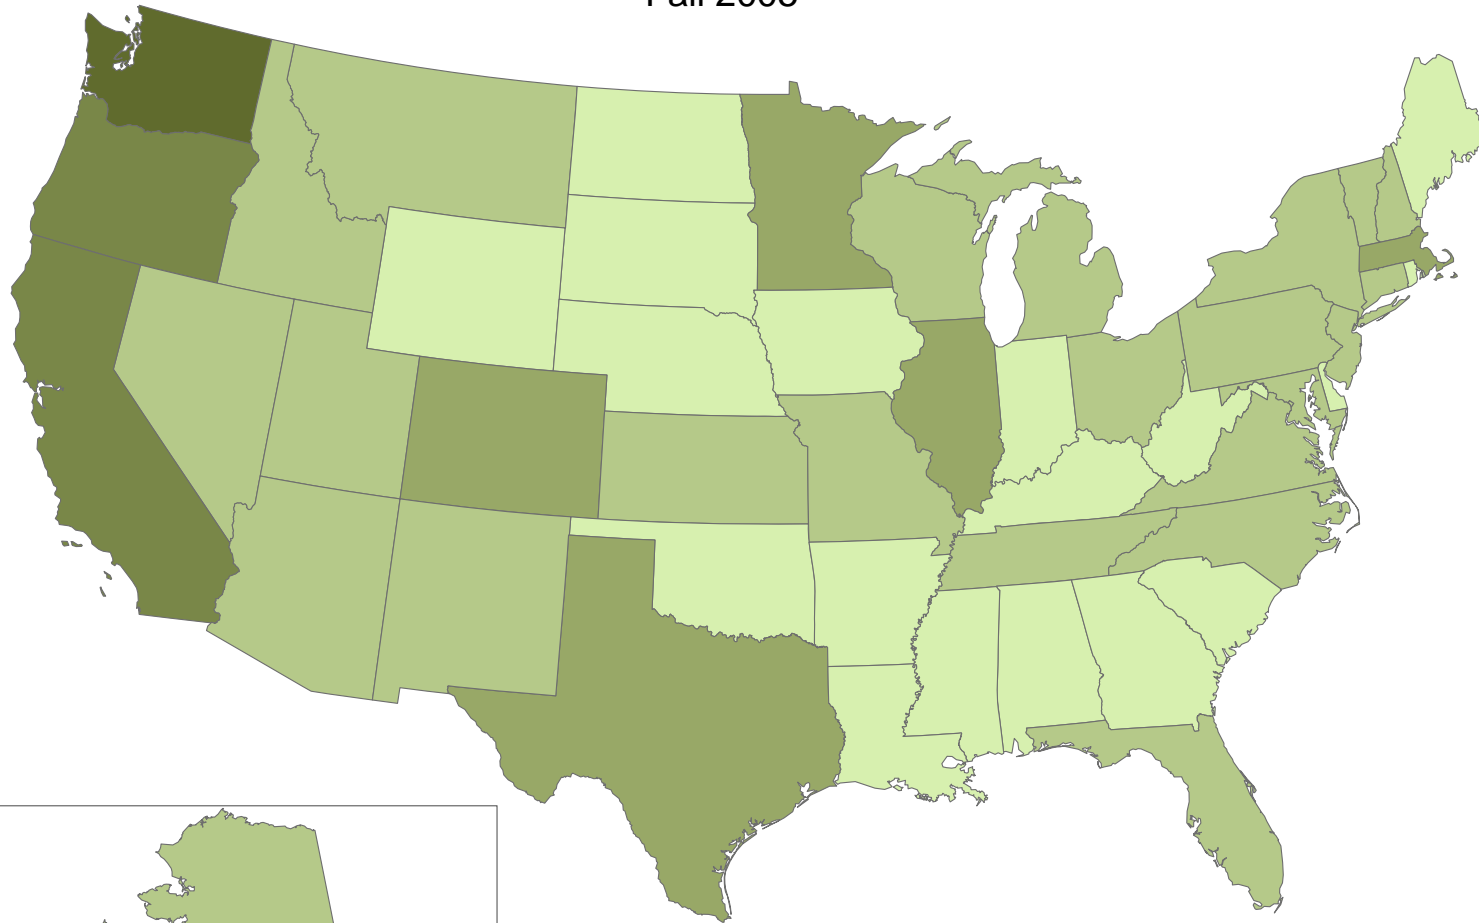

Origin of Evergreen Students (Undergraduate and Graduate)

The Evergreen State College
Fall 2005

**Number of Evergreen Students
By State of Origin**

Number of Students by State of Origin	
Alabama	3
Alaska	20
Arizona	17
Arkansas	2
California	181
Colorado	42
Connecticut	15
Delaware	2
District of Columbia	14
Florida	13
Georgia	8
Hawaii	19
Idaho	19
Illinois	52
Indiana	7
Iowa	9
Kansas	11
Kentucky	3
Louisiana	5
Maine	10
Maryland	22
Massachusetts	54
Michigan	20
Minnesota	37
Mississippi	3
Missouri	14
Montana	11
Nebraska	1
Nevada	11
New Hampshire	13
New Jersey	19
New Mexico	16
New York	27
North Carolina	12
North Dakota	3
Ohio	15
Oklahoma	6
Oregon	113
Pennsylvania	25
Rhode Island	1
South Carolina	2
South Dakota	5
Tennessee	12
Texas	38
Utah	13
Vermont	17
Virginia	18
Washington	3427
West Virginia	2
Wisconsin	22
Wyoming	6
Total from within US	4437

The Evergreen State College
Office of Institutional Research and Assessment
Map Produced March 2006

This map includes all Evergreen students as of tenth day fall 2005. Map is based on headcount of all students, including students with waivers (N=4,470). Students who came from foreign countries or US territories (N=31) or from military bases (N=2) are not displayed on above map. Students from outside of the US came from Argentina, Australia, Belarus, Canada, China, Colombia, Denmark, Georgia, Germany, Israel, Japan, Puerto Rico, Spain, Switzerland, Ukraine, and United Kingdom. Data was classified using Natural Breaks (Jenks) method.