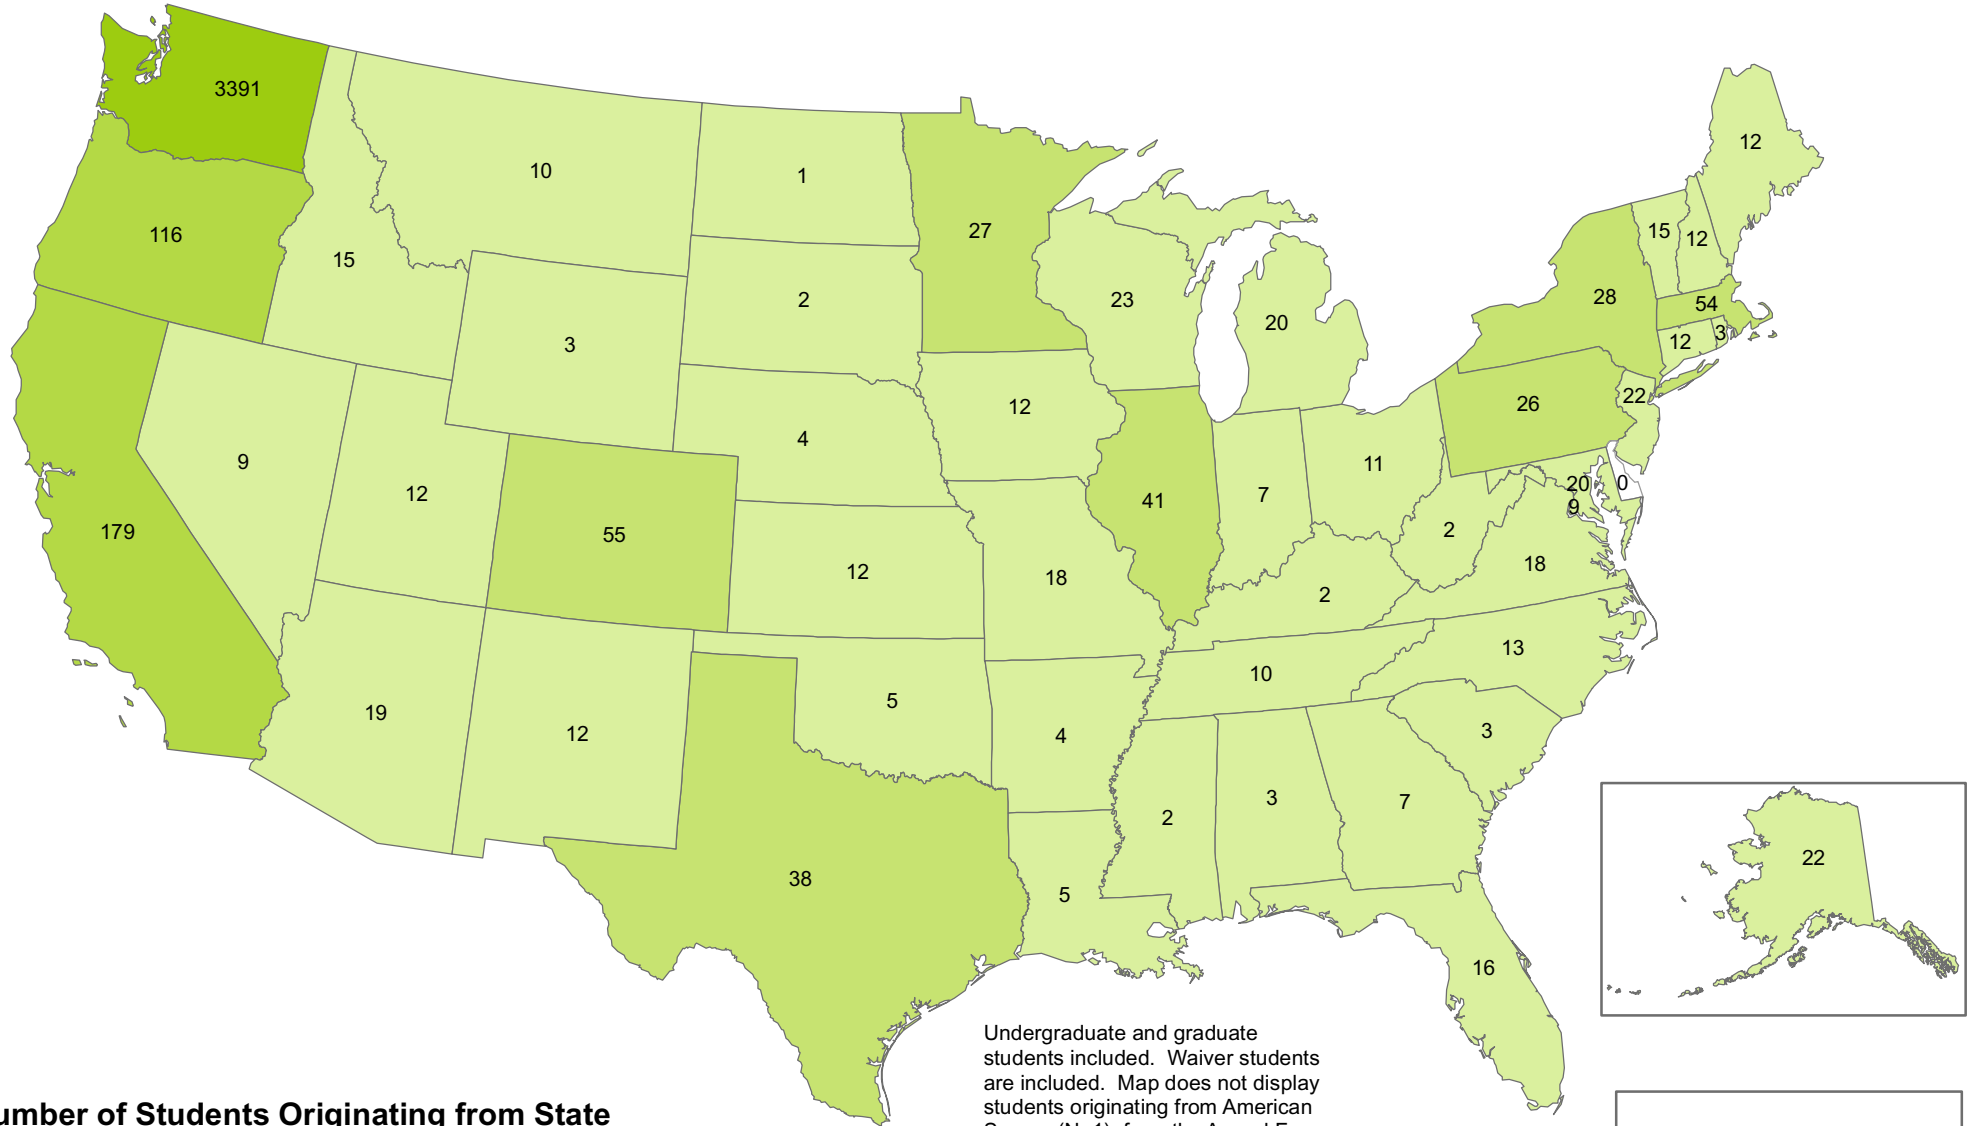

State of Origin of All Students from the US

The Evergreen State College, Fall 2004

Number of Students Originating from State

Undergraduate and graduate students included. Waiver students are included. Map does not display students originating from American Samoa (N=1), from the Armed Forces outside the US (N=2), or from foreign countries (N=29). Total number of students from US and foreign countries (including students not displayed on map) = 4,410. Produced by The Evergreen State College, Office of Institutional Research and Assessment, December 2004.