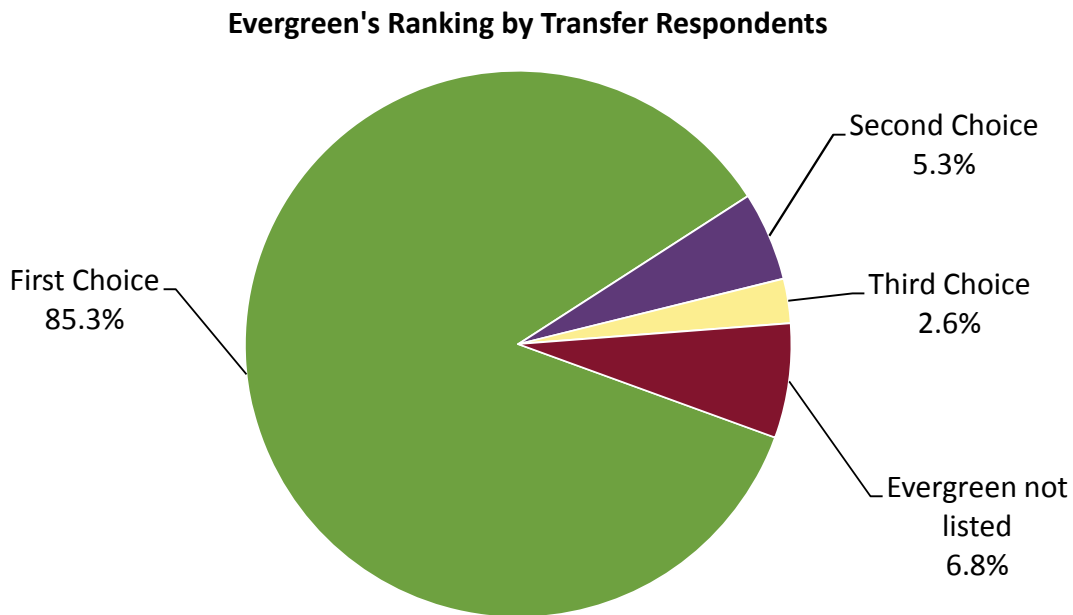

First Choice	Second Choice	Third Choice	Total Mentions	% of total
University of Nevada - Reno		1		1	0.4%
University of Tennessee in Knoxville	1			1	0.4%
University of the Pacific			1	1	0.4%
University of Vermont			1	1	0.4%
Vanderbilt	1			1	0.4%
Walla Walla University		1		1	0.4%
Warren Wilson College		1		1	0.4%
Western State		1		1	0.4%
WGU		1		1	0.4%
Whitworth	1			1	0.4%
Willamette			1	1	0.4%

Was Evergreen the Student's First, Second, Third, or Lower Choice of College

A total of 85.3% of students indicated that Evergreen was their first choice of college, 5.3% listed Evergreen as their second choice, 2.6% listed Evergreen as their third choice, and 6.8% didn't list Evergreen among their top three choices.

Was Evergreen Students' First, Second, Third, or Lower Choice of College

Ranking of Evergreen among top three choices of colleges

	<i>Transfer students</i>	
	<i>%</i>	<i>N</i>
First Choice	85.3%	227
Second Choice	5.3%	14
Third Choice	2.6%	7
Evergreen not listed	6.8%	18