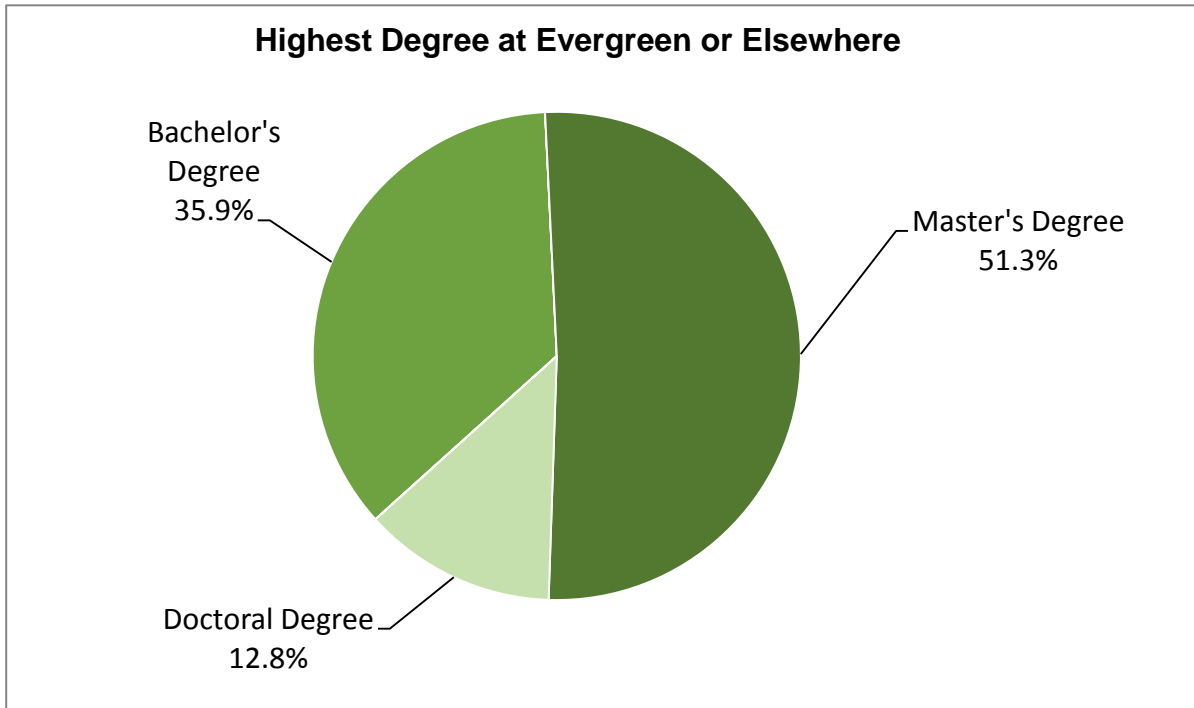

Indicate the highest degree you intend to earn at Evergreen or elsewhere.

The majority of Tacoma respondents, 51.3%, intend to earn a Master's Degree, 35.9% a Bachelor's Degree, and 12.8% of Tacoma students intend to earn a Doctoral degree.

Indicate the highest degree you intend to earn at Evergreen or elsewhere.

	Tacoma Respondents	
	%	N
Associate's Degree	0.0%	0
Bachelor's Degree	35.9%	14
Post-Baccalaureate Certificate	0.0%	0
Master's Degree	51.3%	20
Doctoral Degree	12.8%	5
Other	0.0%	0