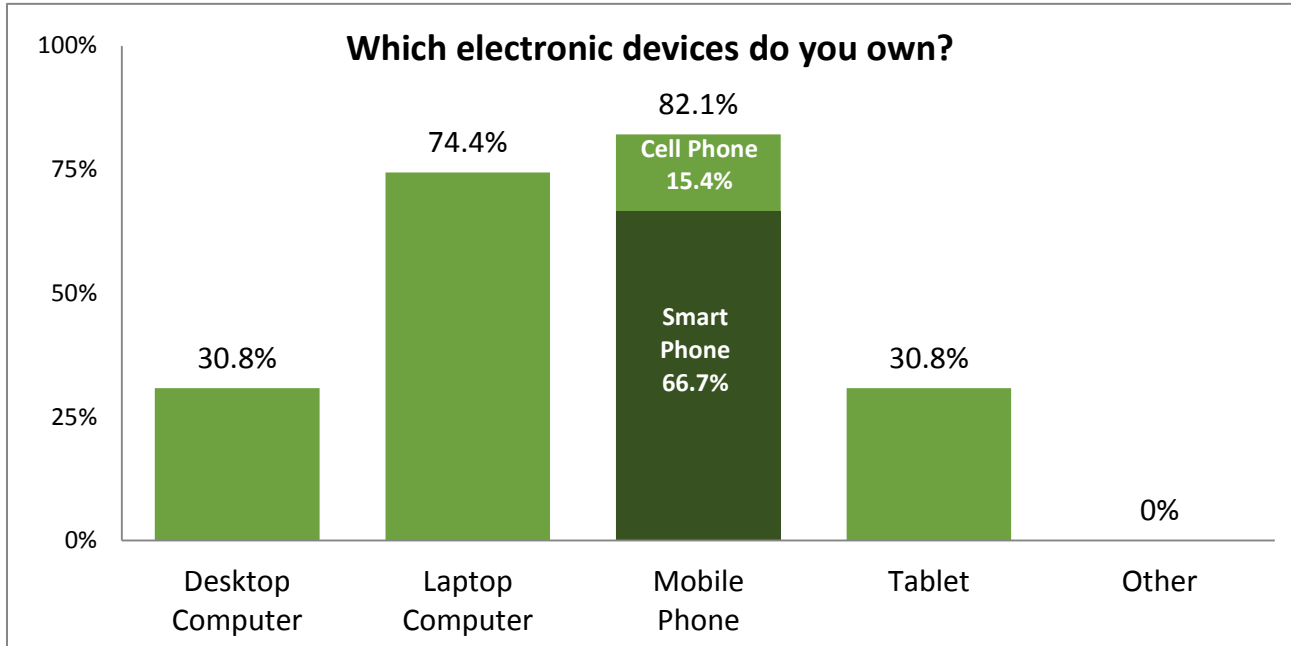

Which of the following electronic/computing devices do you currently own?

Students were asked a series of questions regarding the type of electronic or computing devices that they own. The type of computing device most Tacoma Campus respondents own is a Laptop computer (74.4%). Just over 82% of Tacoma Campus respondents have a mobile phone; 66.7% have a Smart phone, while 15.4% have a Cell phone. 30.8% of Tacoma Campus respondents have a Tablet, and the same percentage have a Desktop computer.