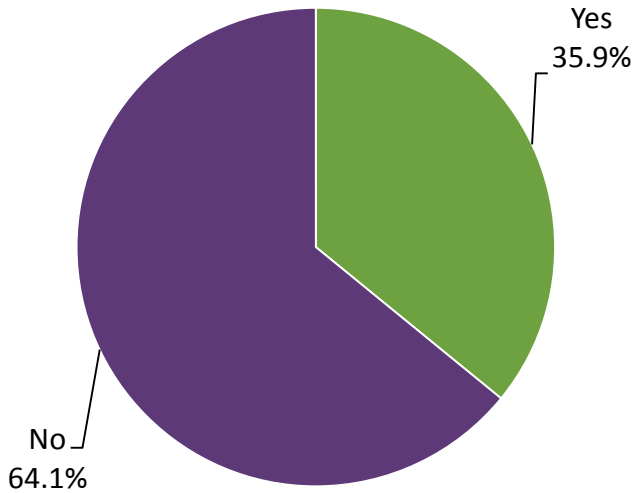

**Do you have any dependent children who live with you? If yes, have you found adequate childcare for your child(ren)?**

Students were asked if they had any dependent children who live with them. Tacoma Campus respondents answered "Yes" 35.9% of the time; and "No" 64.1% of the time. Of the students who responded "Yes, I have dependent child(ren)," 100% reported that they had found adequate childcare while attending school.

**Do you have any dependent children who live with you?**

	Tacoma Campus	
	%	N
Yes	35.9%	14
No	64.1%	25

**If yes, have you found adequate childcare for your child(ren) while you attend school?**

	Tacoma Campus	
	%	N*
Yes	100.0%	13
No	0.0%	0