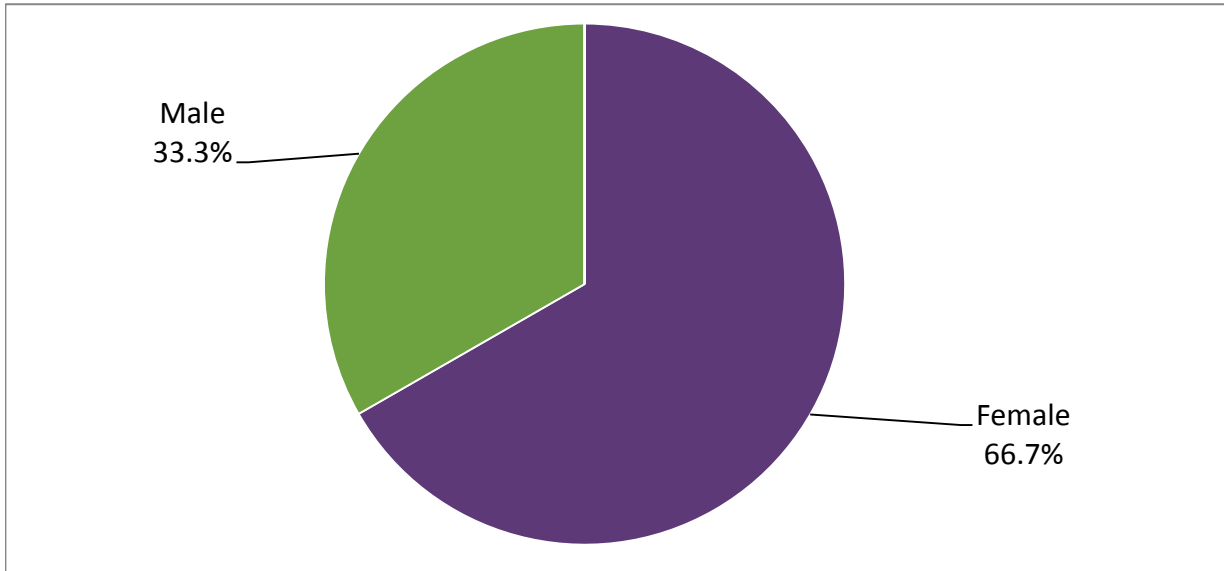

With which gender do you identify?

Students were asked what gender they identified with. One-third of Tacoma Campus students identify as male and two-thirds identify as female.

With which gender do you identify?

	<i>Tacoma Campus</i>	
	%	N
Female	66.7%	26
Male	33.3%	13
Other	0.0%	0