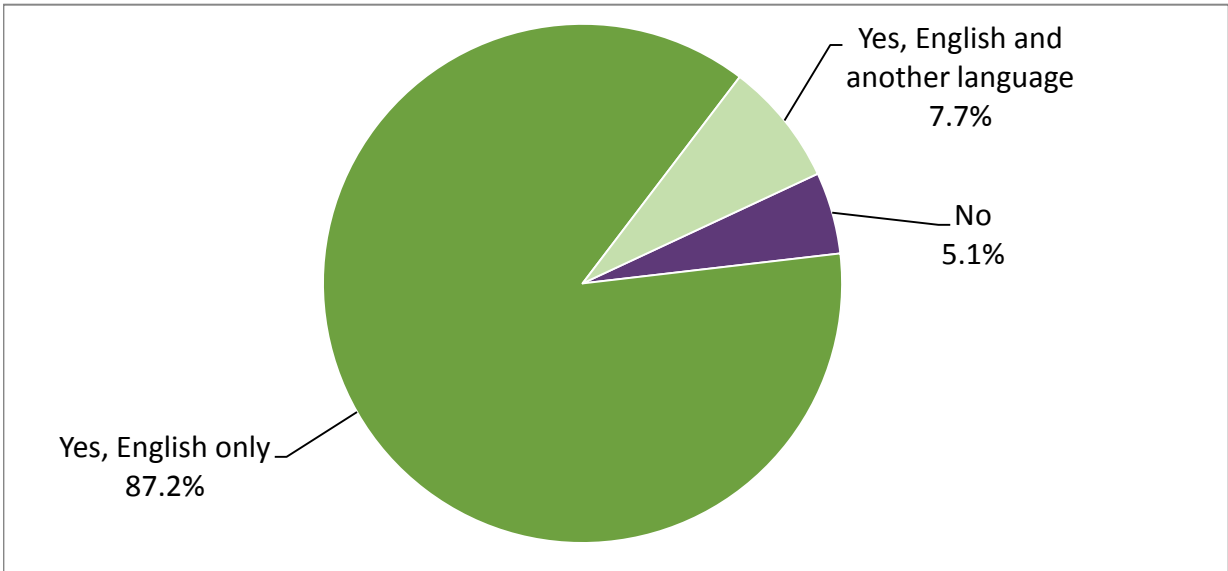

Is English your first language?

Students were asked if English was their first language. 87.2% of Tacoma Campus respondents indicated that English was their first language, while 7.7% chose "English and another language," and 5.1% "No, English is not my first language."