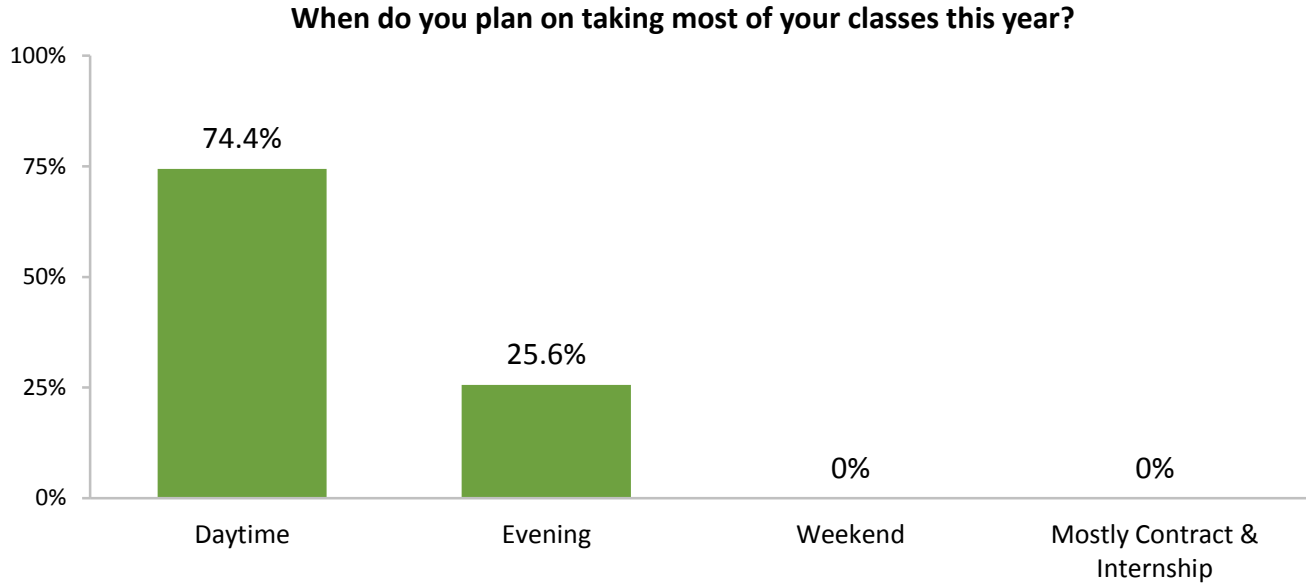

**When do you plan on taking most of your classes this year?**

A majority of Tacoma students (74.4%) responding to this question plan to take their classes during the daytime. 25.6% intend to take most of their classes during the evening. No students plan to work predominantly by contract or internship, or on weekends.

*When do you plan on taking most of your classes this year?*

	<i>Tacoma Respondents</i>	
	<i>%</i>	<i>N</i>
Daytime	74.4%	29
Evening	25.6%	10
Weekend	0%	0
Mostly Contract & Internship	0%	0