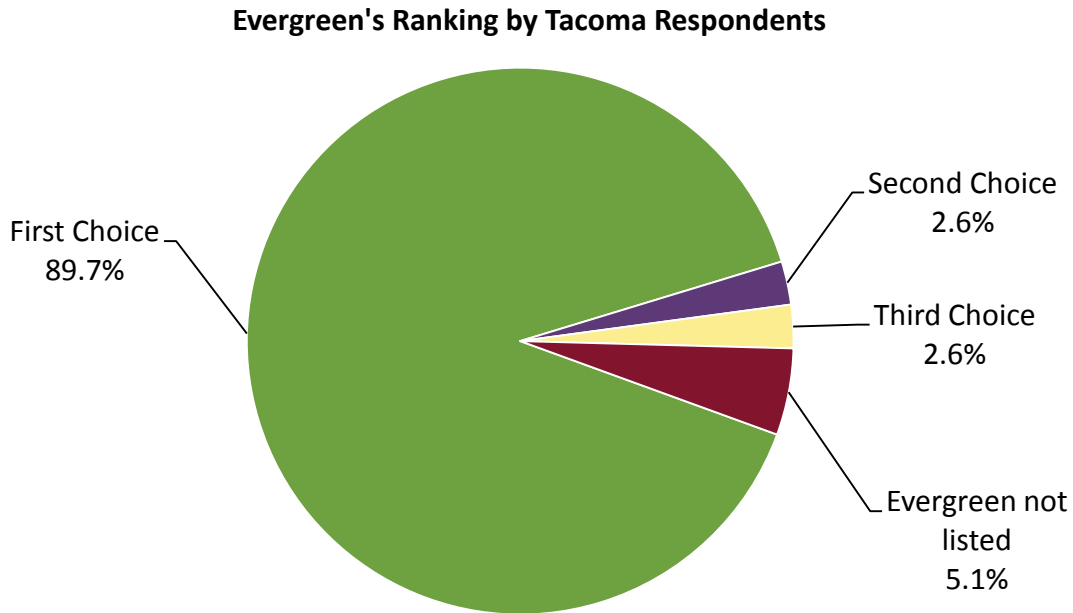

Was Evergreen the Student's First, Second, Third, or Lower Choice of College

A total of 89.7% students indicated that Evergreen was their first choice of college, 2.6% listed Evergreen as their second choice, 2.6% listed Evergreen as their third choice, and 5.1% didn't list Evergreen among their top three choices.

Was Evergreen Students' First, Second, Third, or Lower Choice of College

Ranking of Evergreen among top three choices of colleges

	<i>Tacoma students</i>	
	%	N
First Choice	89.7%	35
Second Choice	2.6%	1
Third Choice	2.6%	1
Evergreen not listed	5.1%	2