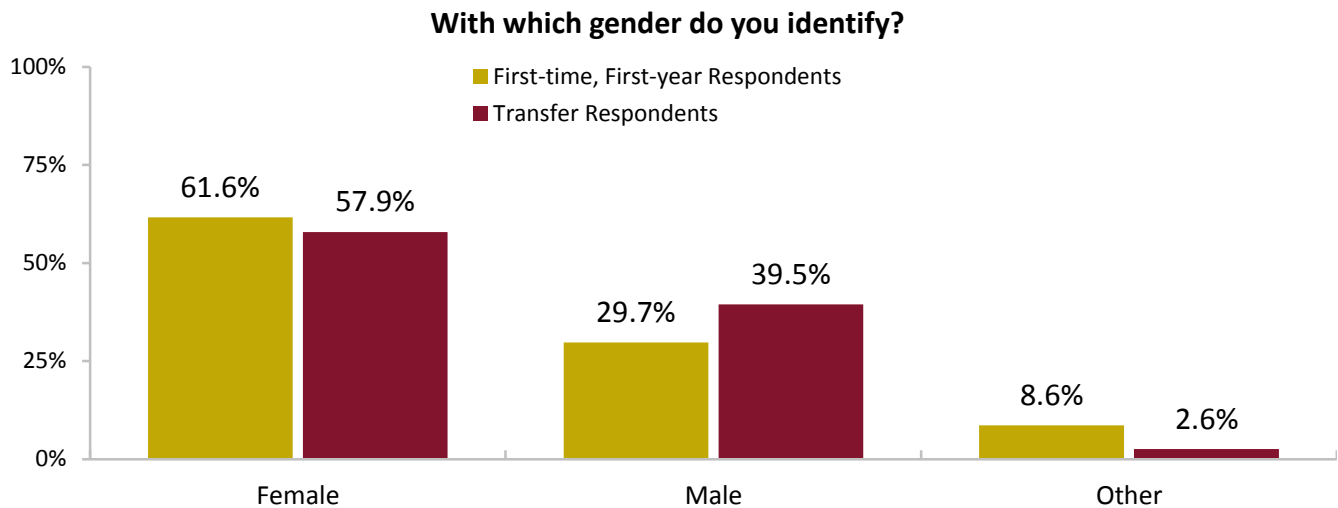

With which gender do you identify?

Students were asked what gender they identified with. First-time, First-year students are 61.6% female, 29.7% male, and 8.6% other. Transfer students are 57.9% female, 39.5% male, and 2.6% other. The 'other' responses are listed below.

With which gender do you identify?

	<i>First-time, First-year</i>		<i>Transfer Respondents</i>	
	%	N	%	N
Female	61.6%	172	57.9%	157
Male	29.7%	83	39.5%	107
Other	8.6%	24	2.6%	7

If other, please write in.