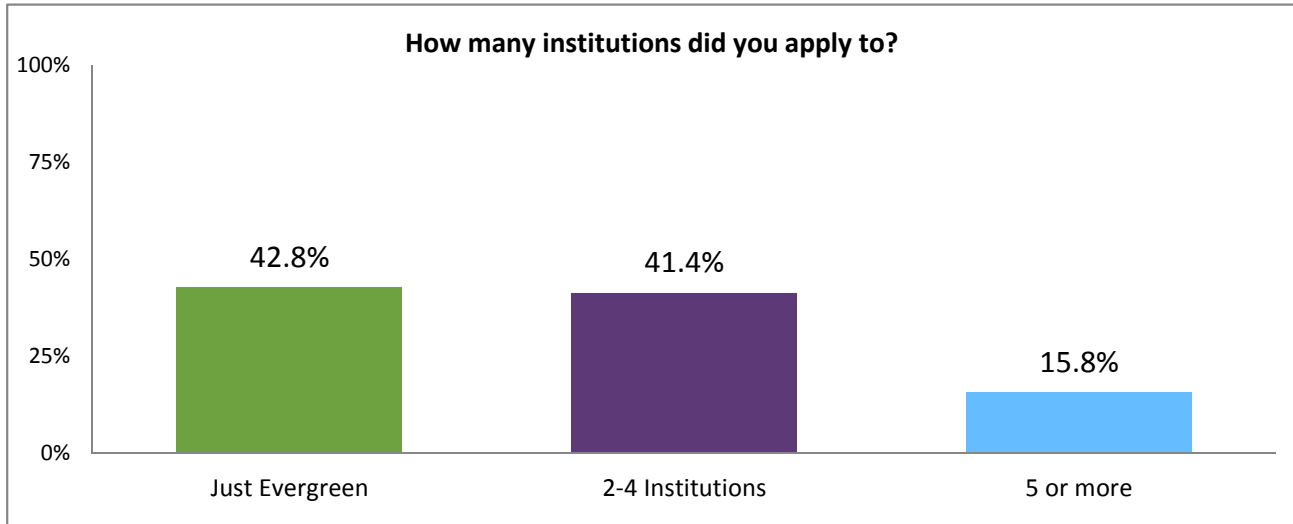

How many colleges/educational institutions did you apply to?

A total of 42.8% of the First-time, First-year students who responded to the survey indicated that they applied only to Evergreen. 41.4% applied to 2 to 4 institutions, and 15.8% applied to five or more institutions.

How many colleges/educational institutions did you apply to?

	<i>First-time, First-year Students</i>	
	%	N
Just Evergreen	42.8%	119
2-4 Institutions	41.4%	115
5 or more	15.8%	44

What were your top three choices of college that you applied to?

42.8% of the First-time, First-year Students responding to the survey applied only to Evergreen. Of those students that applied to other institutions (N=159), the majority were baccalaureate universities within the Washington or Oregon.