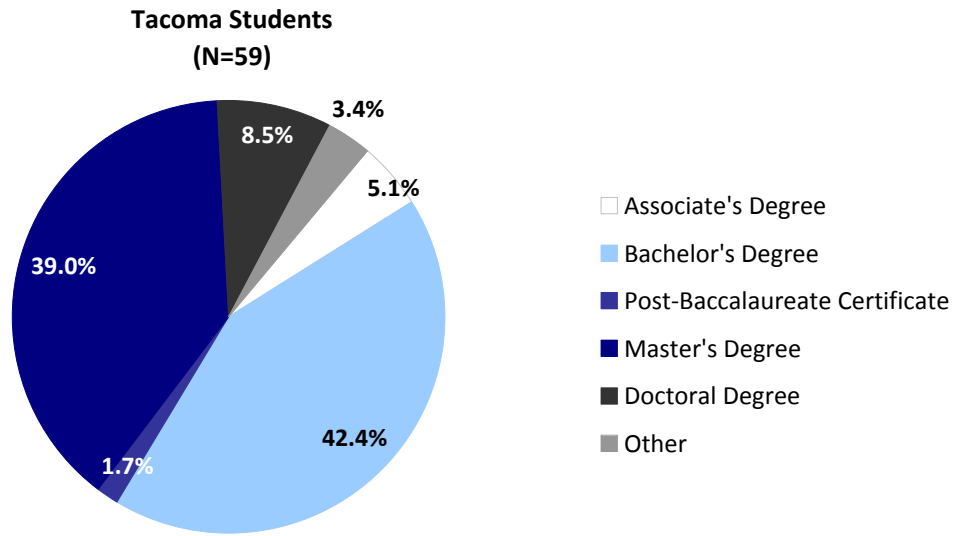

**The Evergreen State College**  
**Evergreen New Student Survey 2012**  
*Tacoma Campus*

**Indicate the highest degree you intend to earn at Evergreen or elsewhere**

Similar proportions of Tacoma students intended to earn a Bachelor's (42.4%) or Master's degree (39%) as their highest degree. A total of 8.5% of Tacoma students intend on earning a Doctoral degree.

**Indicate the Highest Degree You Intend to Earn at Evergreen or Elsewhere**

**Indicate the highest degree you intend to earn at Evergreen or elsewhere**

	Tacoma students (N=59)*	
	%	N
Associate's Degree	5.1%	3
Bachelor's Degree	42.4%	25
Post-Baccalaureate Certificate	1.7%	1
Master's Degree	39.0%	23
Doctoral Degree	8.5%	5
Other	3.4%	2