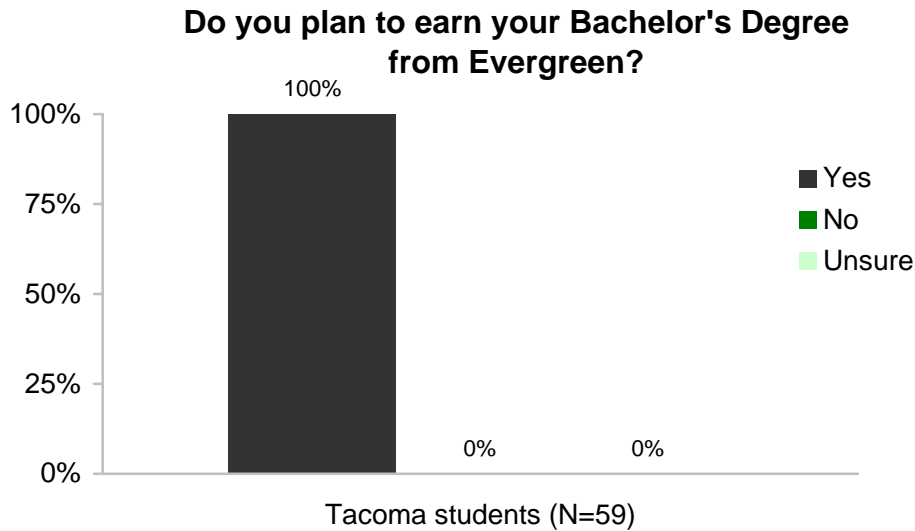

The Evergreen State College
Evergreen New Student Survey 2012
Tacoma Campus

Do you plan to earn your Bachelor's Degree from Evergreen?

All Tacoma students who responded to this survey indicated that they intended to earn their Bachelor's Degree from Evergreen.

Do you plan to stay at Evergreen until you earn a Bachelor's Degree?

	Tacoma students (N=59)
Yes	100%
No	0%
Unsure	0%

Any Comments?

Comments from Tacoma students:

Excited to return to school

I want to learn most of all in helping others here.
