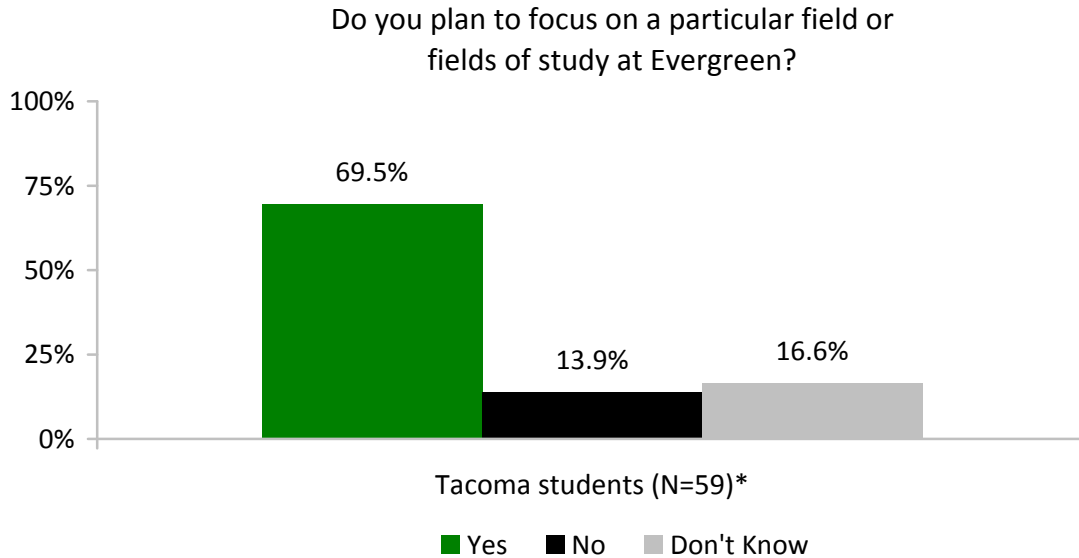

The Evergreen State College
Evergreen New Student Survey 2012
Tacoma Campus

Do you plan to focus on a particular field or fields of study at Evergreen?

Tacoma students were asked whether they plan to focus on a particular field or fields of study at Evergreen. A large majority (69.5%) indicated yes, 13.9% planned to study a range of fields without a particular range, and 16.6% did not know.

Do you plan to focus on a particular field or fields of study at Evergreen?

	Tacoma students (N=59)*	
	%	N
Yes, I plan to focus on a field or fields of study.	69.5%	47
No, I plan to study a range of fields without a particular focus.	13.9%	4
I don't know.	16.6%	8