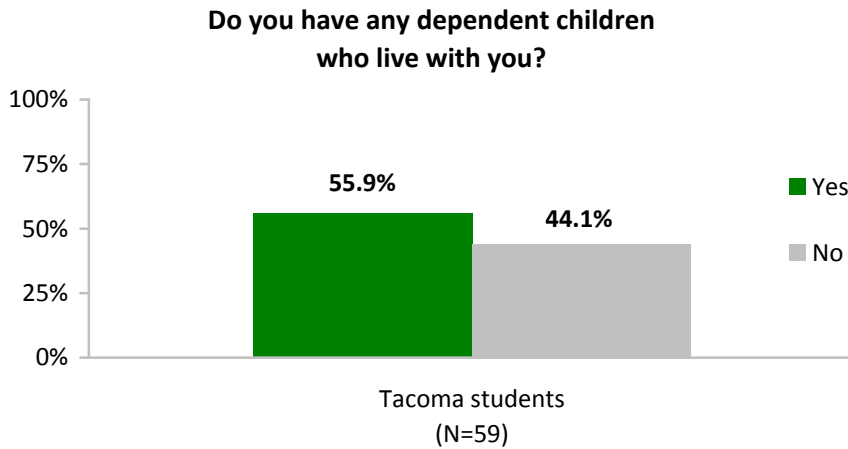

The Evergreen State College
Evergreen New Student Survey 2012
Tacoma Campus

Dependent Children and Childcare

Nearly 56% of Tacoma students indicated that they have dependent children who live with them, whereas 44% indicated they did not. Students who indicated they had dependent children living with them were asked whether they had found adequate childcare. Eighty four percent indicated they had found adequate childcare (N=27) and 15.6% had not yet found adequate childcare (N=5).

Do you have any dependent children who live with you?

	Tacoma students (N=59)	
	%	N
Yes	55.9%	33
No	44.1%	26
Did not respond	0%	0

The Evergreen State College
Evergreen New Student Survey 2012
Tacoma Campus