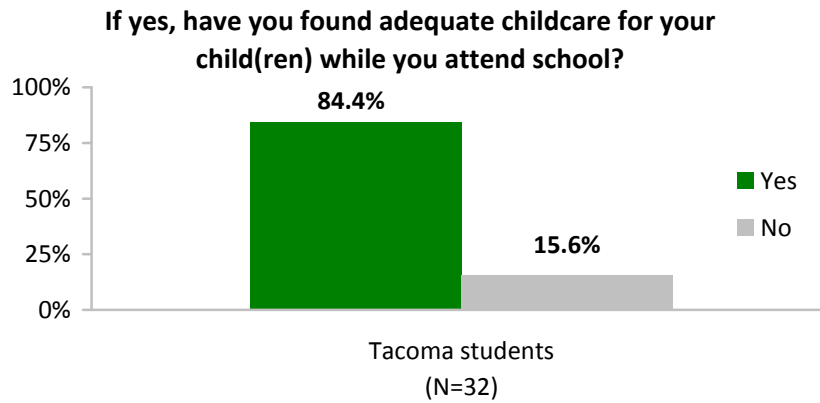

The Evergreen State College
Evergreen New Student Survey 2012
Tacoma Campus

Dependent Children and Childcare

Of the 33 Tacoma students indicating they lived with dependent children 84% of them were successful in finding adequate childcare while they attend school, 15.6% were not, and one student did not respond.

If yes, have you found adequate childcare for your child(ren) while you attend school?

	Tacoma students (N=32)	
	%	N
Yes	84.4%	27
No	15.6%	5

Analysis excludes the student(s) who skipped the question.