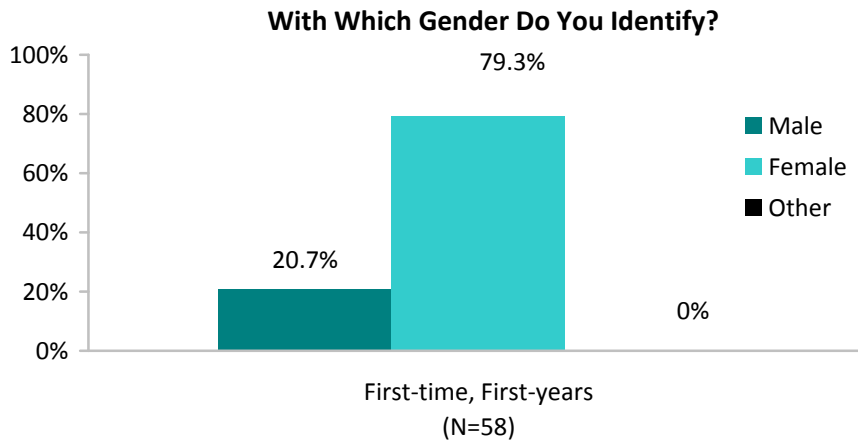

The Evergreen State College
Evergreen New Student Survey 2012
Tacoma Campus

With which gender do you identify?

Tacoma students were asked to indicate the gender with which they identified. A total of 20.7% of respondents identified as male and 79.3% as female.