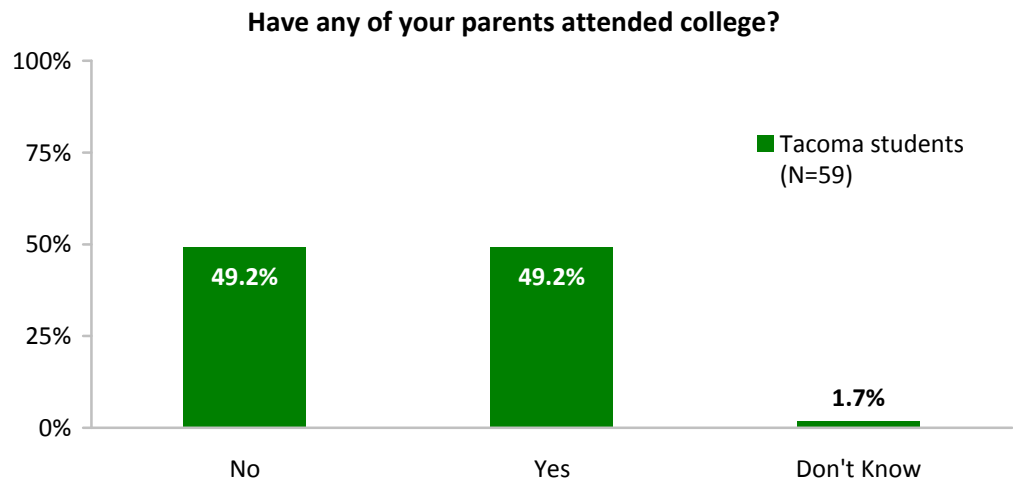

The Evergreen State College
Evergreen New Student Survey 2012
Tacoma Campus

Parents' Educational Attainment

Tacoma students were asked to indicate whether or not their parents had attended college and if any of their parents had earned a 4-year college degree or higher. A total of 49.2% of Tacoma students indicated at least one of their parents attended college, which was the same percentage of students indicating that indicated neither of their parents attended college. Fewer than 2% of Tacoma students were unsure whether their parents attended college.