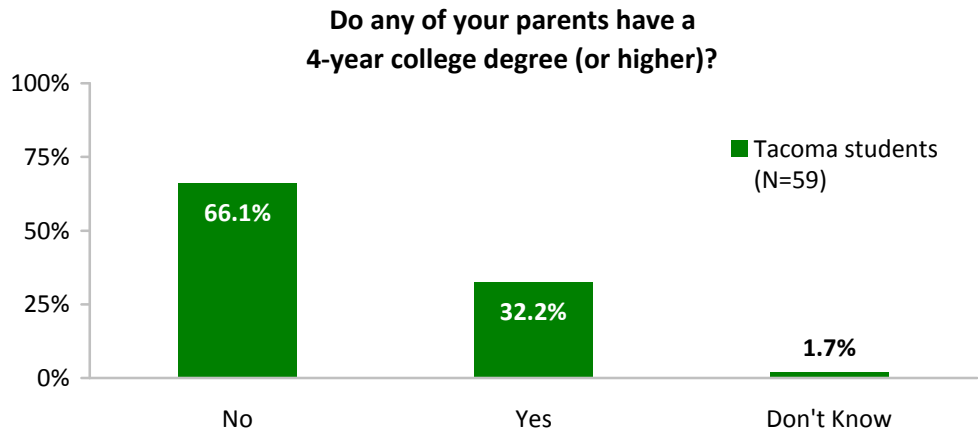

The Evergreen State College
Evergreen New Student Survey 2012
Tacoma Campus

Parents' Educational Attainment

Tacoma students were asked to indicate whether or not their parents had earned a 4-year college degree or higher. Approximately 32.2% of Tacoma students indicated that at least one of their parents have a 4-year degree or higher, and 1.7% were unsure about their parents' education.

Do any of your parents have a 4-year college degree (or higher)?

	Tacoma students (N=59)	
	%	N
No	66.1%	39
Yes	32.2%	19
Don't Know	1.7%	1