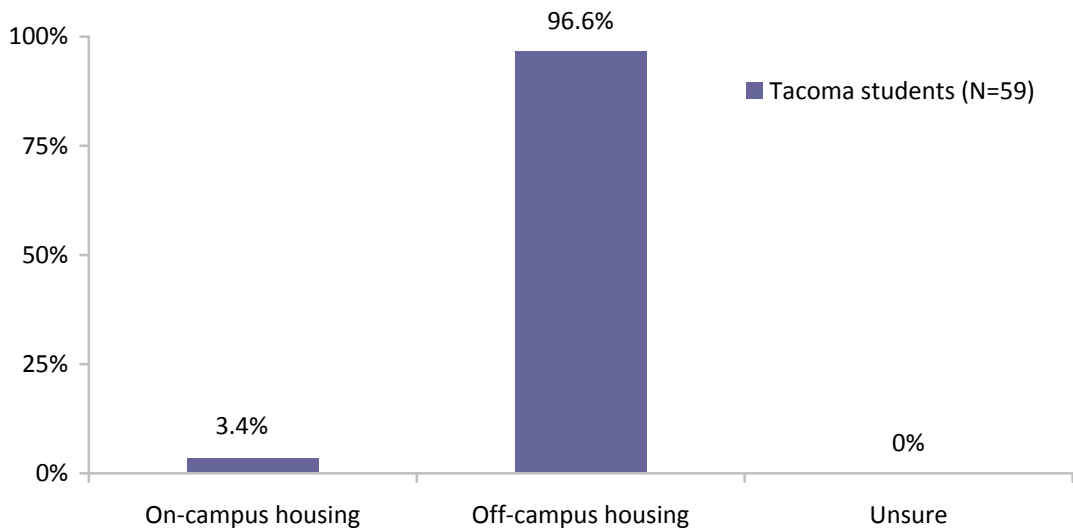

The Evergreen State College
Evergreen New Student Survey 2012
Tacoma Campus

Where do you plan to live this year while attending Evergreen?

A total of 3.4% of Tacoma students indicated they were planning to live in on-campus housing during the year while attending Evergreen and 96.6% said that they were planning to live off-campus.

Where do you plan to live this year while attending Evergreen?

Where do you plan to live this year while attending Evergreen?

	Tacoma students (N=59)	
	%	N
On-campus housing	3.4%	2
Off-campus housing	96.6%	57
Unsure	0%	0