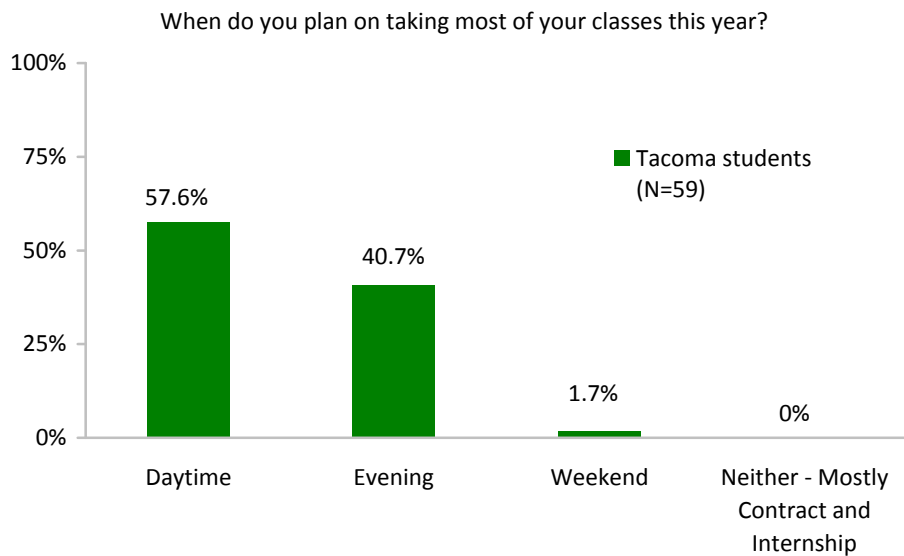

**The Evergreen State College**  
**Evergreen New Student Survey 2012**  
*Tacoma Campus*

**When do you plan on taking most of your classes this year?**

A majority of Tacoma students (57.6%) responding to this question indicated intending to take their classes during the daytime. Just over 40% indicated intending to take most of their classes during the evening. Only one student (1.7%) noted that they planned on taking most of their classes during the weekend. No students indicated intending to work predominantly by contract or internship.

*When do you plan on taking most of your classes this year?*

	Tacoma students (N=59)	
	%	N
Daytime	57.6%	34
Evening	40.7%	24
Weekend	1.7%	1
Neither - Mostly Contract and Internship	0%	0