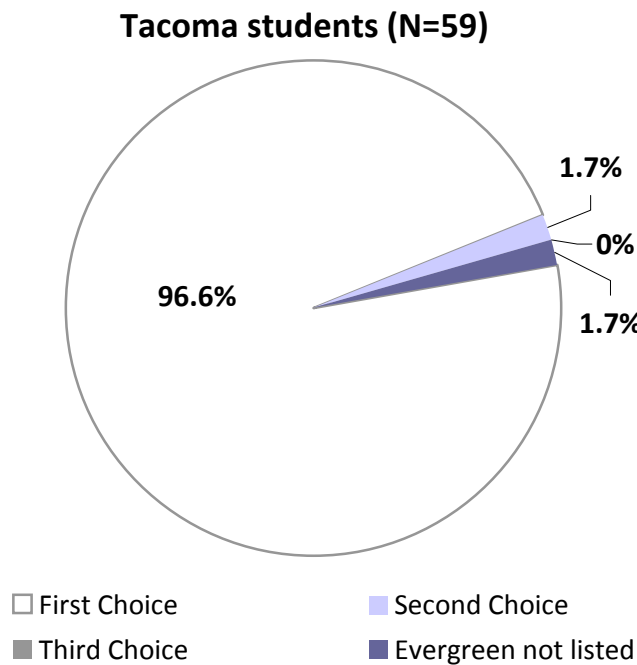

**The Evergreen State College**  
**Evergreen New Student Survey 2012**  
*Tacoma Campus*

**Was Evergreen Student's First, Second, Third, or Lower Choice of College**

All Tacoma students provided a response to the question "Was Evergreen your first, second, or third choice of college?" A total of 96.6% students indicated that Evergreen was their first choice of college, 1.7% listed Evergreen as their second choice, and 1.7% didn't list Evergreen among their top choices.

**Was Evergreen Student's First, Second, Third, or Lower Choice of College**

Ranking of Evergreen among top three choices of colleges	Tacoma students (N=59)	
	%	N
First Choice	96.6%	57
Second Choice	1.7%	1
Third Choice	0%	0
Evergreen not listed	1.7%	1

**The Evergreen State College**  
**Evergreen New Student Survey 2012**  
**Tacoma Campus**

**What were your top three choices of college that you applied to?**

Nearly all of the Tacoma students responding to the survey applied only to Evergreen. Of those students that applied to other institutions (N=10), most were baccalaureate universities within the local Puget Sound area.