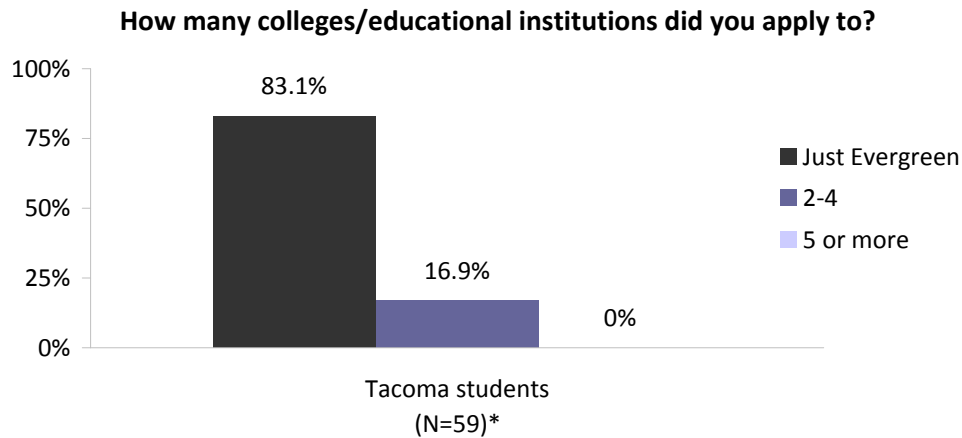

The Evergreen State College
Evergreen New Student Survey 2012
Tacoma Campus

How many colleges/educational institutions did you apply to?

A total of 83.1% of the transfer students who responded to the survey indicated that they applied only to Evergreen. Nearly seventeen percent of transfer students applied to 2 to 4 institutions and 0% of Tacoma students applied to five or more institutions.

How many colleges/educational institutions did you apply to?

	Tacoma students (N=59)*
Just Evergreen	83.1%
2-4	16.9%
5 or more	0%

* Does not include students who skipped the question altogether.