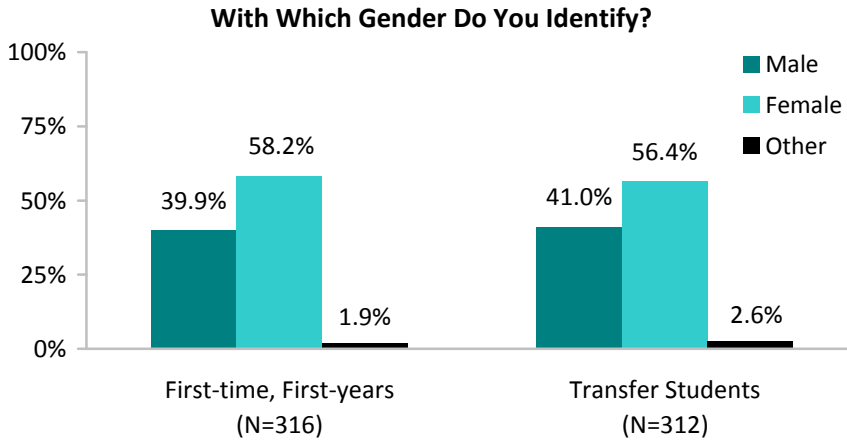

**The Evergreen State College**  
**Evergreen New Student Survey 2012**  
*Olympia Campus, First-time, First-year and Transfer students*

**With which gender do you identify?**

The majority of new Evergreen students were female (58.2% first-time, first-year and 56.4% transfer). Approximately 40% of first-time, first-year students and transfer students were male. Less than 3% of new students indicated "Other" (1.9% first-time, first-year and 2.6% transfer).