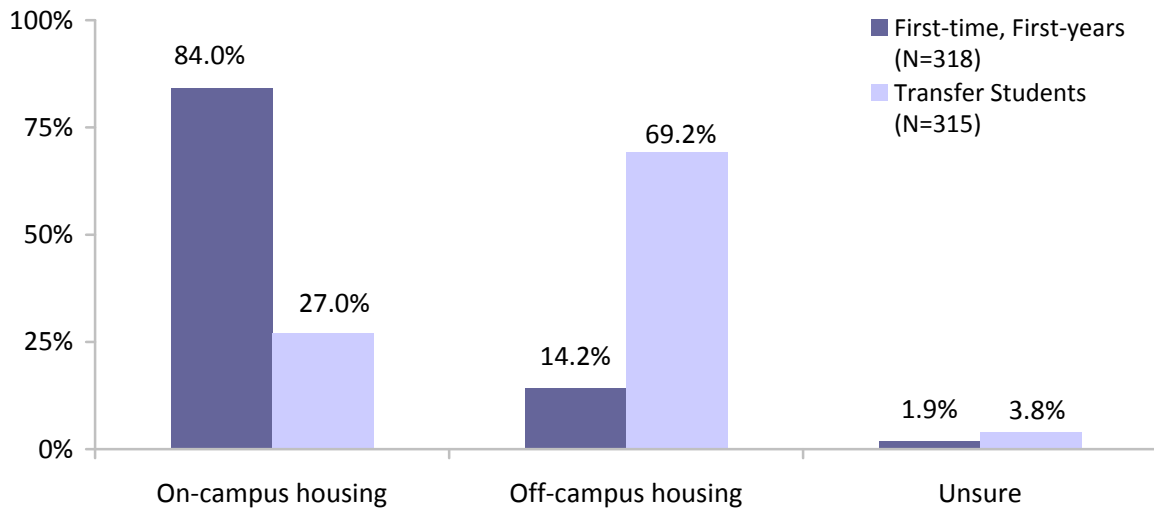

The Evergreen State College
Evergreen New Student Survey 2012
Olympia Campus, First-time, First-year and Transfer students

Where do you plan to live this year while attending Evergreen?

A large percentage of first-time, first-year students (84%) indicated they would be living in on-campus housing in comparison to 27% of transfer students. Nearly 70% of transfers students planned on living in off-campus housing in comparison to 14% of first-time, first-year students. Less than 5% of either group of new students indicated they were unsure about their living situation.

Where do you plan to live this year while attending Evergreen?

Where do you plan to live this year while attending Evergreen?

	First-time, First-years (N=318)		Transfer Students (N=315)	
	%	N	%	N
On-campus housing	84.0%	267	27.0%	85
Off-campus housing	14.2%	45	69.2%	218
Unsure	1.9%	6	3.8%	12

* Does not include students who skipped the question.