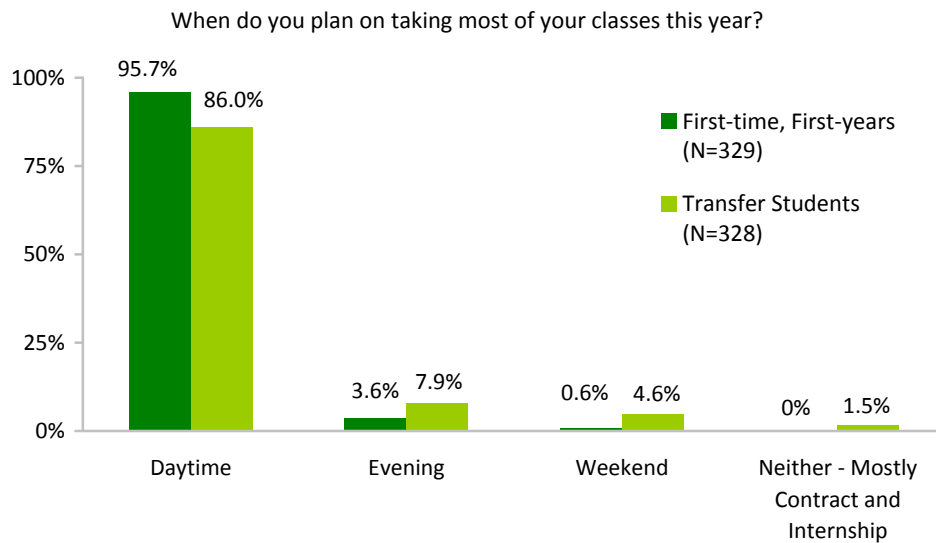

The Evergreen State College
Evergreen New Student Survey 2012
Olympia Campus

When do you plan on taking most of your classes this year?

Most new students who responded to this question – 95.7% of first-time, first-years and 86% of transfer students – indicated that they planned to take their classes in the daytime. A smaller percentage of first-time, first-years (4.2%) than transfer students (12.5%) intending to take classes during evenings or weekends. There were no first-time, first-year students that intended on studying through only contract or internship.