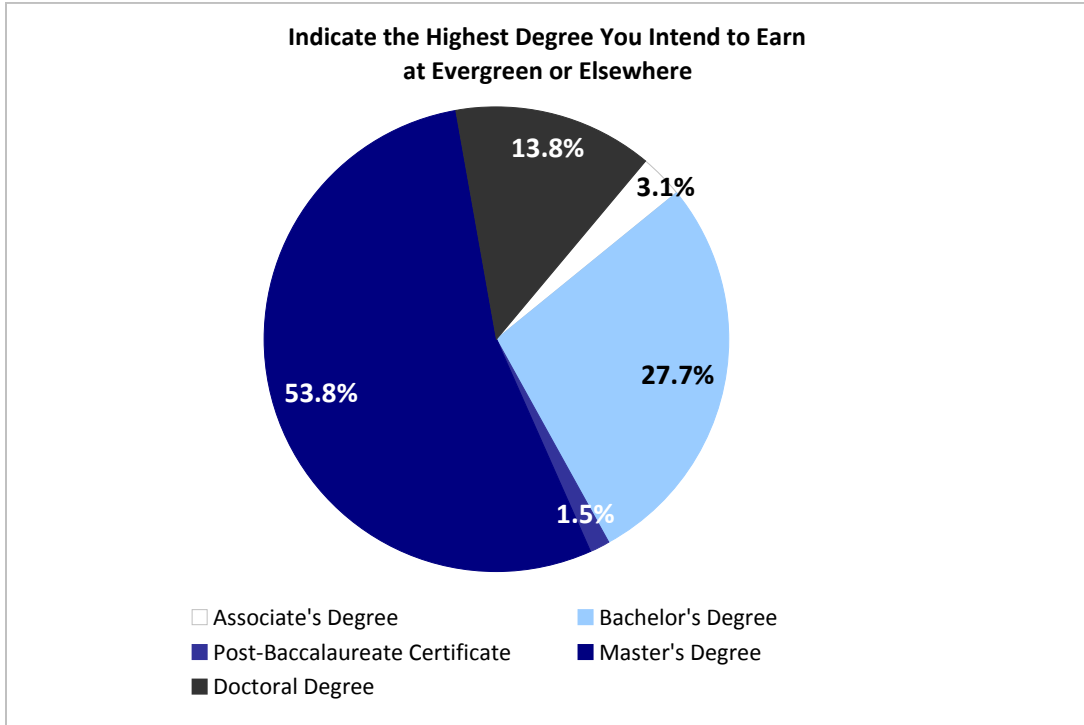

**The Evergreen State College**  
**Evergreen New Student Survey 2010**  
*Tacoma Program*

**Indicate the highest degree you intend to earn at Evergreen or elsewhere**

About 28% of Tacoma students intended to earn a bachelor's degree as their highest degree. Fifty-four percent of Tacoma students stated they were planning to earn a master's degree as their highest degree and 14% indicated a doctoral degree as the highest degree they intended to earn.

*Indicate the highest degree you intend to earn at Evergreen or elsewhere*

	Tacoma Students (N=65)
Associate's Degree	3.1%
Bachelor's Degree	27.7%
Post-Baccalaureate Certificate	1.5%
Master's Degree	53.8%
Doctoral Degree	13.8%