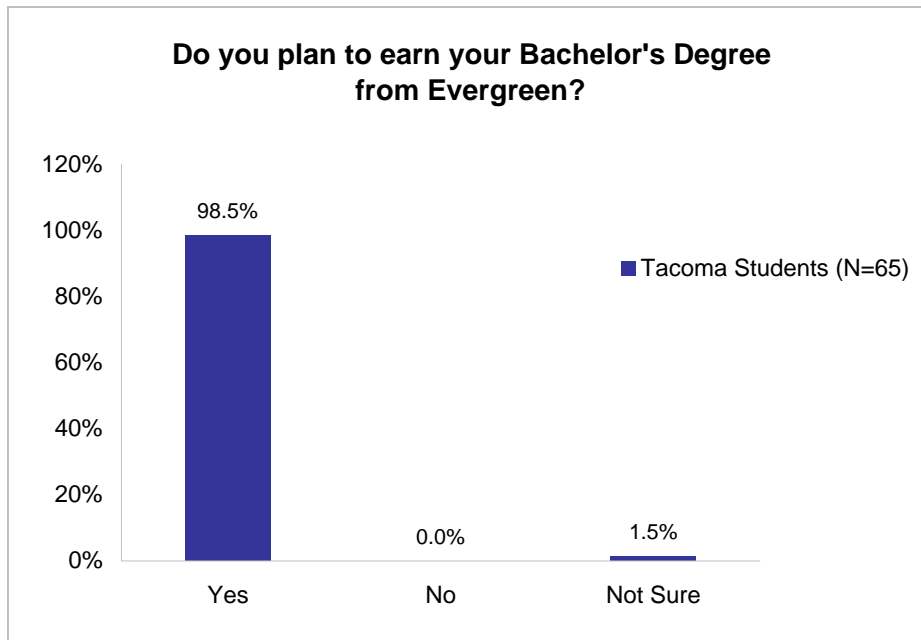

**The Evergreen State College**  
**Evergreen New Student Survey 2010**  
*Tacoma Program*

**Do you plan to earn your Bachelor's Degree from Evergreen?**

Almost all of the respondents from the Tacoma Program, 98.5%, planned to stay at Evergreen until they earn their Bachelor's Degree and 1.5% indicated they were unsure.

*Do you plan to stay at Evergreen until you earn a Bachelor's Degree?*

	Tacoma Students (N=65)
Yes	98.5%
No	0.0%
Not Sure	1.5%

*Any Comments?*

---

The Tacoma faculty and staff have been very knowledgeable and helpful.