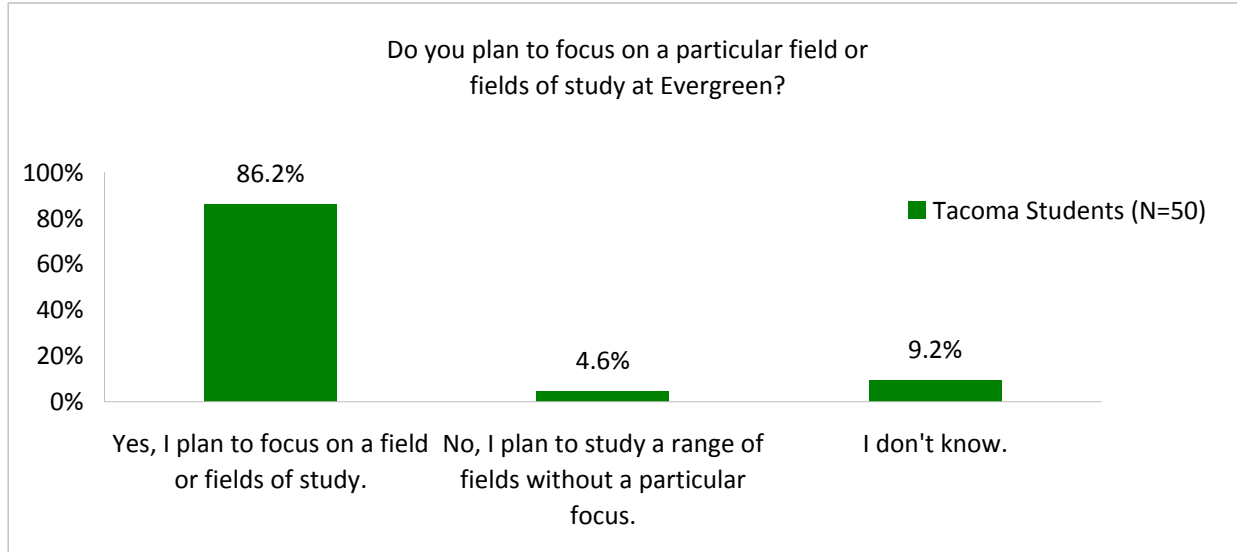

The Evergreen State College
Evergreen New Student Survey 2010
Tacoma Program

Do you plan to focus on a particular field or fields of study at Evergreen?

Students were asked whether they plan to focus on a particular field or fields of study at Evergreen. A total of 86% of students indicated that they did plan to focus, almost five percent indicated that they did not plan to focus, and 9% indicated they did not know. A comparison to results from the 2007 survey is included below for comparison.