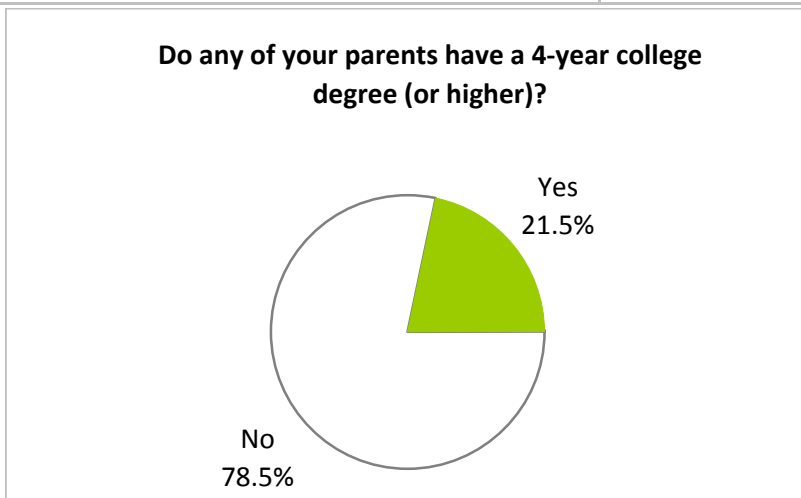

Do any of your parents have a 4-year college degree (or higher)?

	Percent of Tacoma students (N=65)
No	78.5%
Yes	21.5%
Don't Know	0.0%