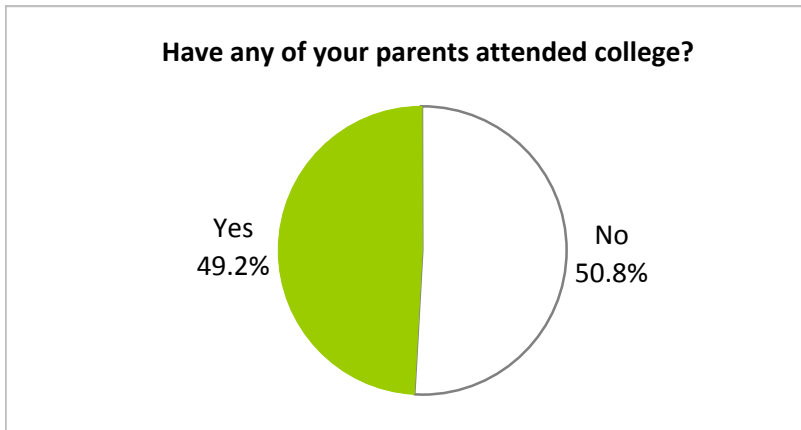

The Evergreen State College
Evergreen New Student Survey 2010
Tacoma Program

Parents' Educational Attainment

New students were asked to indicate the level of education of their parents. Of the Tacoma Program survey respondents, 49.2% indicated at least one of their parents attended college and 21.5% indicated that at least one of their parents have a 4-year degree or higher. Fifty-one percent of new Tacoma students reported that none of their parent had attended college and 78.5% indicated that none of their parents had earned a 4-year degree or higher.