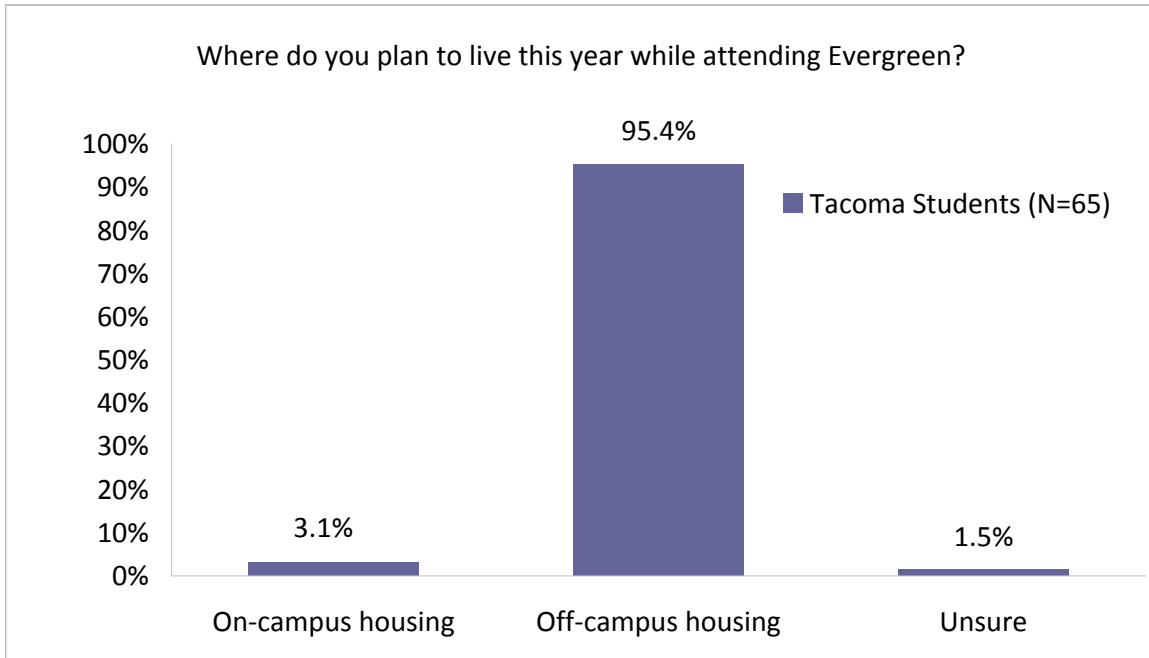

The Evergreen State College
Evergreen New Student Survey 2010
Tacoma Program

Where do you plan to live this year while attending Evergreen?

Of the Tacoma Program respondents, 95.4% indicated that they were planning to live off-campus this quarter while attending Evergreen, 3.1% indicated they planned to live on-campus, and 1.5% indicated that they were unsure.