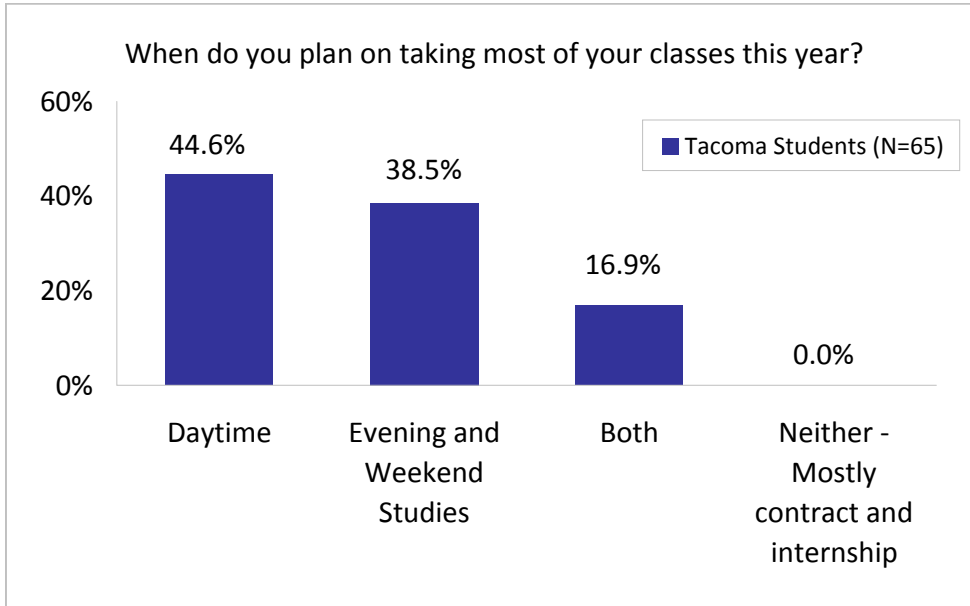

The Evergreen State College
Evergreen New Student Survey 2010
Tacoma Program

When do you plan on taking most of your classes this year?

Almost half of students (44.6%) from the Tacoma Program indicated that they planned to take their classes in the daytime. A total of 38.5% indicated that they planned to take most of their classes in Evening and Weekend Studies and 16.9% indicated that they planned to take most of their classes in both daytime and in Evening and Weekend Studies. None of the Tacoma students indicated that they planned to take mostly independent contracts and internships.