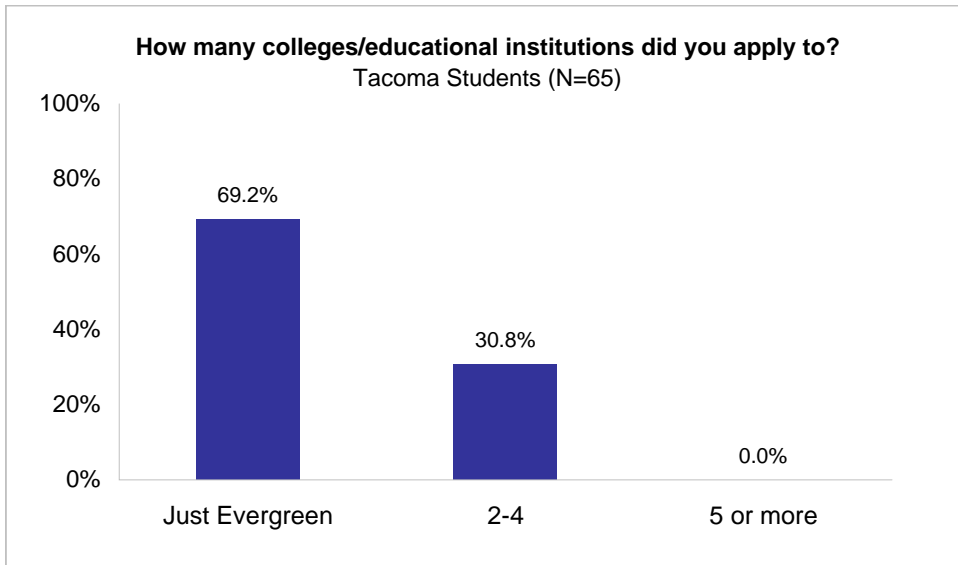

**The Evergreen State College**  
**Evergreen New Student Survey 2010**  
*Tacoma Program*

**How many colleges/educational institutions did you apply to?**

Of Tacoma Program respondents, 69.2% indicated that they applied only to Evergreen and 30.8% said they applied to 2-4 colleges.

*How many colleges/educational institutions did you apply to?*

	Tacoma Students (N=65)
Just Evergreen	69.2%
2-4	30.8%
5 or more	0.0%