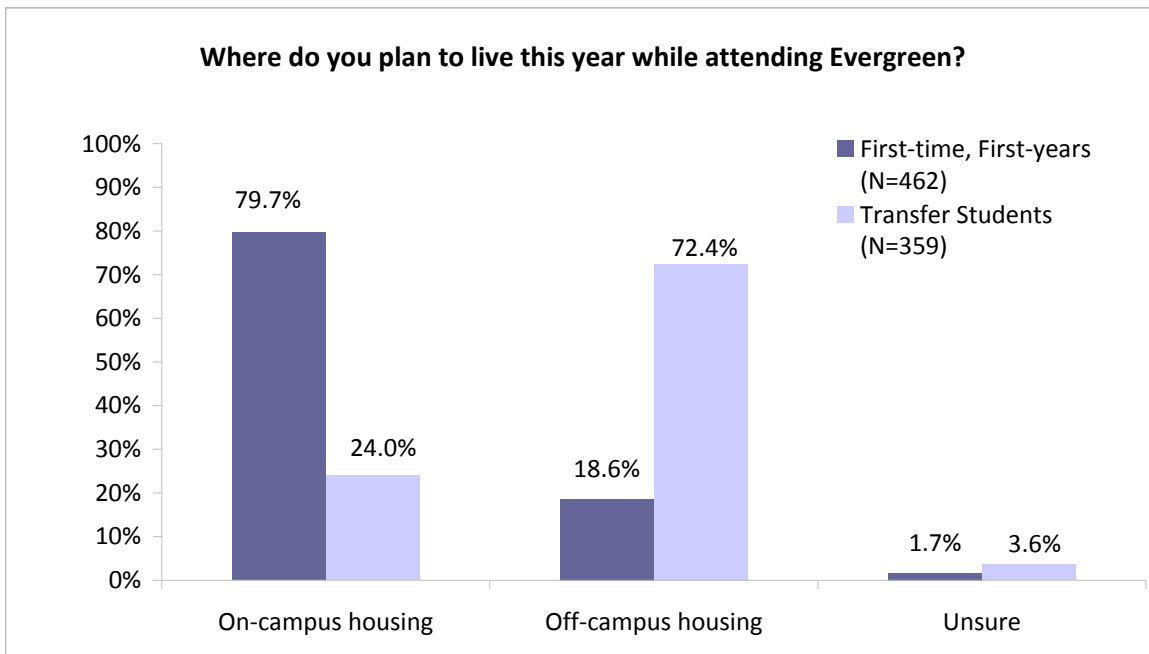

The Evergreen State College
Evergreen New Student Survey 2010
Olympia Campus

Where do you plan to live this year while attending Evergreen?

Of survey respondents, 79.7% of first-time, first-year students and 24.0% of transfer students indicated they were planning to live on-campus during the year while attending Evergreen. A total of 18.6% of first-time, first-year and 72.4% of transfer students said that they were planning to live off-campus. A total of 1.7% of first-time, first-year and 3.6% of transfer students indicated that they were unsure.