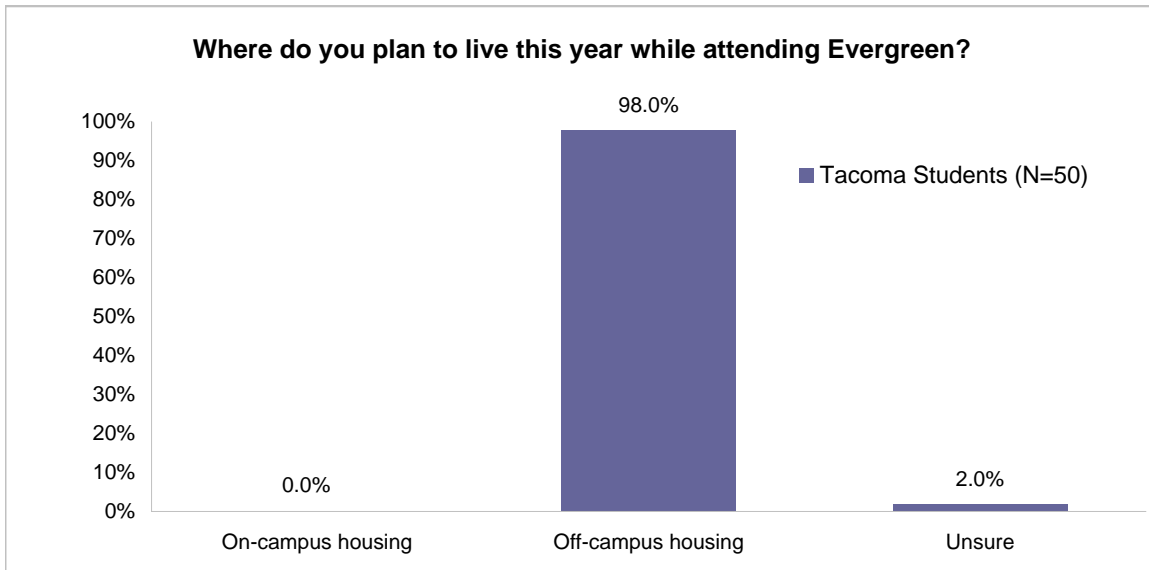

The Evergreen State College
Evergreen New Student Survey 2007
Tacoma Program

Where do you plan to live this year while attending Evergreen?

Of the Tacoma Program respondents, 98% indicated that they were planning to live Off-campus this quarter while attending Evergreen and 2% indicated that they were unsure.