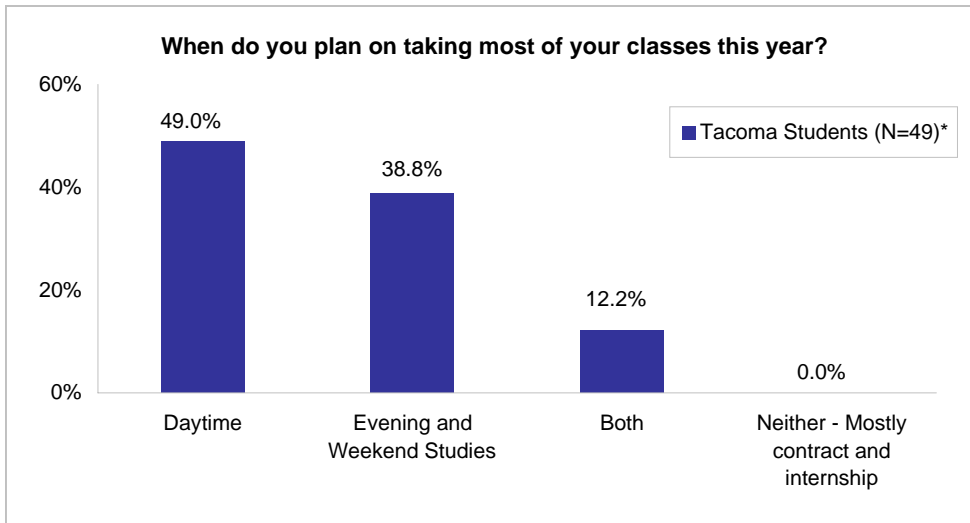

The Evergreen State College
Evergreen New Student Survey 2007
Tacoma Program

When do you plan on taking most of your classes this year?

Almost half of students (49%) from the Tacoma Program indicated that they planned to take their classes in the daytime. A total of 38.8% indicated that they planned to take most of their classes in Evening and Weekend Studies and 12.2% indicated that they planned to take most of their classes in both daytime and in Evening and Weekend Studies. No Tacoma students indicated that they planned to take mostly independent contracts and internships.

When do you plan on taking most of your classes this year?

	Tacoma Students (N=49)*
Daytime	49.0%
Evening and Weekend Studies	38.8%
Both	12.2%
Neither - Mostly contract and internship	0.0%

* One Tacoma student did not respond to this question.