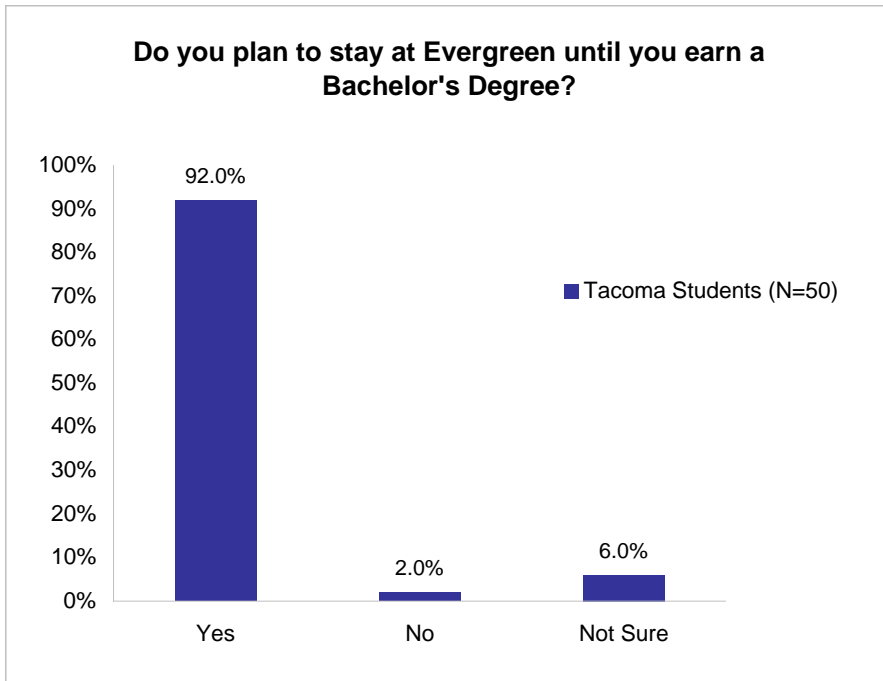

**The Evergreen State College**  
**Evergreen New Student Survey 2007**  
*Tacoma Program*

**Do you plan to stay at Evergreen until you earn a Bachelor's Degree?**

Most Tacoma students, 92%, plan to stay at Evergreen until they earn their Bachelor's Degree. Only 2% stated they did not plan to stay through the completion of their degree, and 6% were unsure.

*Do you plan to stay at Evergreen until you earn a Bachelor's Degree?*

	Tacoma Students (N=50)
Yes	92.0%
No	2.0%
Not Sure	6.0%

*If no or unsure, please mark the answer that best describes your situation:*