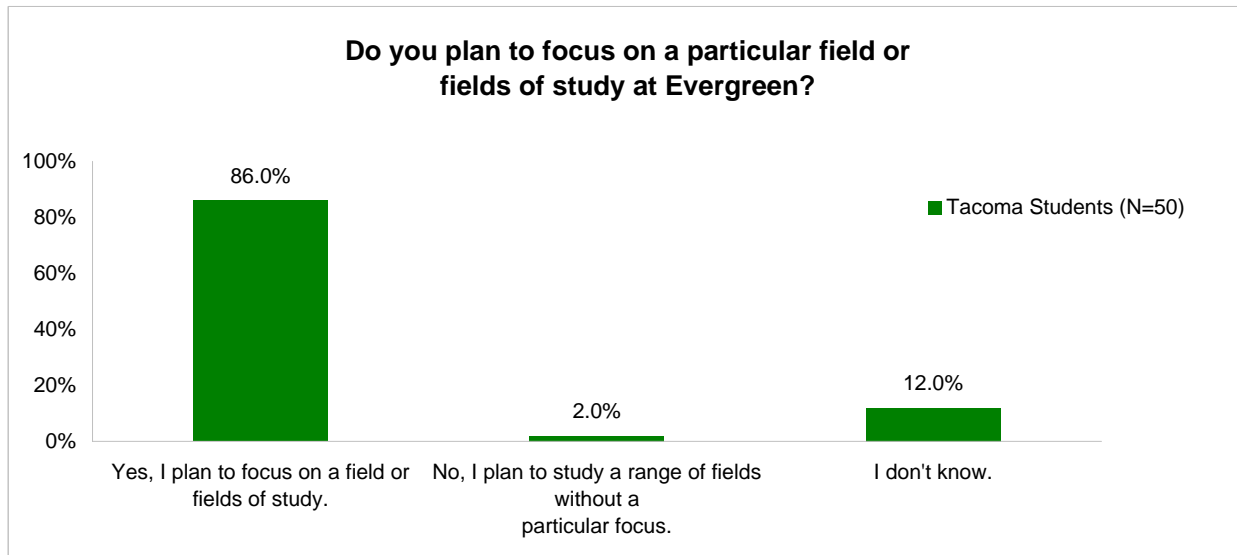

The Evergreen State College
Evergreen New Student Survey 2007
Tacoma Program

Do you plan to focus on a particular field or fields of study at Evergreen?

Students were asked whether they plan to focus on a particular field or fields of study at Evergreen. A total of 86% of students indicated that they did plan to focus and 12.0% indicated that they did not know. Two percent responded that they plan to study a range of fields without a particular focus.

Do you plan to focus on a particular field or fields of study at Evergreen?

	Tacoma Students (N=50)
Yes, I plan to focus on a field or fields of study.	86.0%
No, I plan to study a range of fields without a particular focus.	2.0%
I don't know.	12.0%