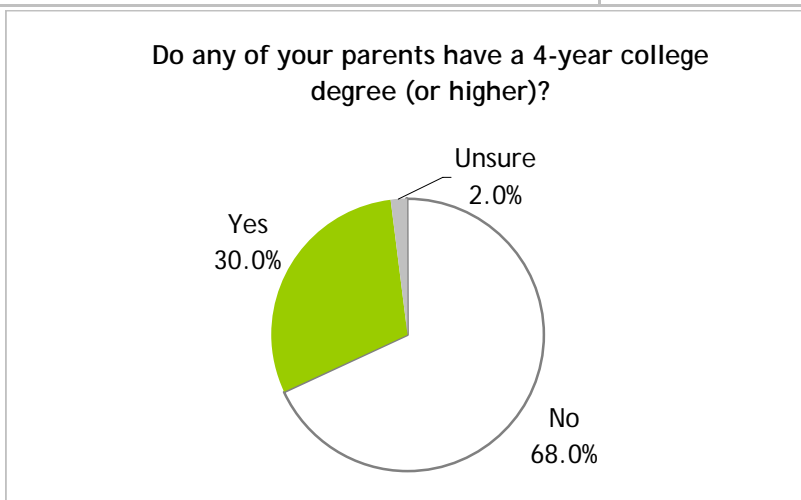

Do any of your parents have a 4-year college degree (or higher)?

	Percent of Tacoma students (N=50)*
No	68.0%
Yes	30.0%
Unsure	2.0%