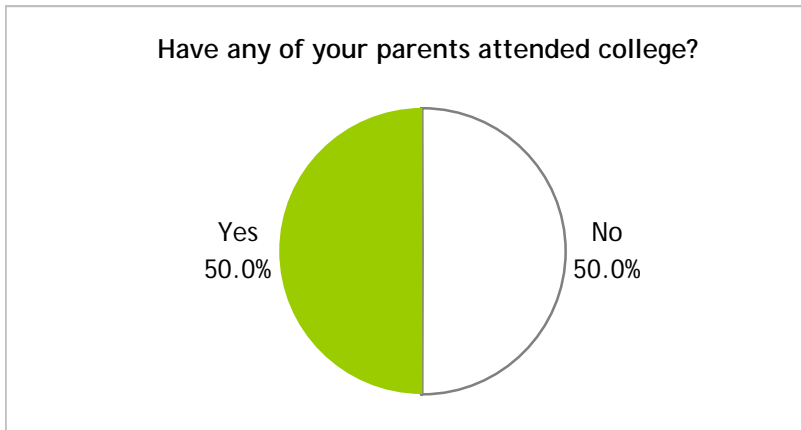

The Evergreen State College
Evergreen New Student Survey 2007
Tacoma Program

Parents' Educational Attainment

New students were asked to indicate the level of education of their parents. Of the Tacoma Program survey respondents, 50% indicated at least one of their parents attended college. A total of 30% indicated that at least one of their parents have a 4-year degree or higher and 2% indicated they were unsure about their parents' education. Fifty percent of new Tacoma students reported that none of their parent had attended college and 68.0% indicated that none of their parents had earned a 4-year degree or higher.